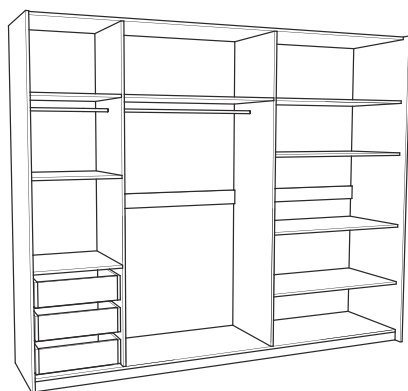

The mirror consists of three parts.

White gloss

Nordic oak-sand gloss

High gloss
FUNDERMAX
AUSTRIA

ELEGANCE LINE WARDROBES AP 230

dimension: 229 x 64 x 221,5 cm

ID 320514
white gloss

ID 070118
lighting

FUNIKA
Light created with passion

ID 320656
nordic oak-sand gloss

Mirror AP 180/230/270
3x 712x500 cm
ID 3203140

The mirror consists of three parts.

White gloss

Nordic oak-sand gloss

18 mm

Chipboard

Aluminium

Slow motion

Closing

High gloss
FUNDERMAX
AUSTRIA

ELEGANCE LINE WARDROBES AP 270

dimension: 269 x 64 x 221,5 cm

ID 320114
white gloss

ID 070118
lighting

FUNIKA
Light created with passion

ID 320256
nordic oak-sand gloss

Mirror AP 180/230/270
3x 712x500 cm
ID 3203140

The mirror consists of three parts.

White gloss

Nordic oak-sand gloss

18 mm
Chipboard

HIGH GLOSS
Finishing