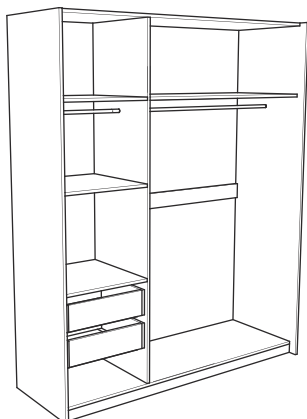

ELEGANCE LINE WARDROBES AP 180

dimension: 179 x 64 x 221,5 cm

ID 320314
white gloss

ID 070118
lighting

FURNIKA
Light created with passion

ID 320456
nordic oak-sand gloss

Mirror AP 180/230/270
3x 712x500 cm
ID 3203140

The mirror consists of three parts.

White gloss

Nordic oak-sand gloss

High gloss
FUNDERMAX
AUSTRIA

ELEGANCE LINE WARDROBES AP 230

dimension: 229 x 64 x 221,5 cm

ID 320514
white gloss

ID 070118
lighting

FUNIKA
Light created with passion

ID 320656
nordic oak-sand gloss

Mirror AP 180/230/270
3x 712x500 cm
ID 3203140

The mirror consists of three parts.

White gloss

Nordic oak-sand gloss

18 mm

Chipboard

FUNIKA
Light created with passion

ID 320256
nordic oak-sand gloss

Mirror AP 180/230/270
3x 712x500 cm
ID 3203140

The mirror consists of three parts.

White gloss

Nordic oak-sand gloss

18 mm
Chipboard

HIGH GLOSS
Finishing