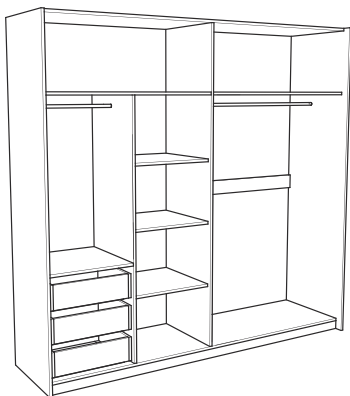

ELEGANCE LINE WARDROBES AP 180

dimension: 179 x 64 x 221,5 cm

ID 320314
white gloss

ID 070118
lighting

FURNIKA
Light created with passion

ID 320456
nordic oak-sand gloss

Mirror AP 180/230/270
3x 712x500 cm
ID 3203140

The mirror consists of three parts.

White gloss

Nordic oak-sand gloss

High gloss
FUNDERMAX
AUSTRIA

ELEGANCE LINE WARDROBES AP 230

dimension: 229 x 64 x 221,5 cm

ID 320514
white gloss

ID 070118
lighting

FUNIKA
Light created with passion

ID 320656
nordic oak-sand gloss

Mirror AP 180/230/270
3x 712x500 cm
ID 3203140

The mirror consists of three parts.

White gloss

Nordic oak-sand gloss

18 mm

Chipboard

FUNIKA
Light created with passion

ID 320256
nordic oak-sand gloss

Mirror AP 180/230/270
3x 712x500 cm
ID 3203140

The mirror consists of three parts.

White gloss

Nordic oak-sand gloss

18 mm
Chipboard

HIGH GLOSS
Finishing