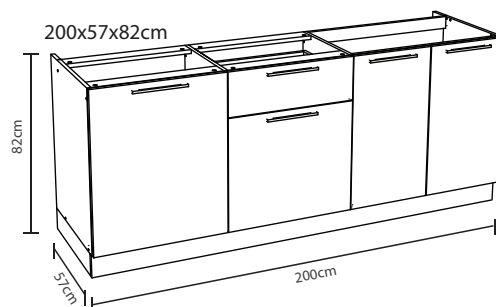

55 cm Corps depth of lower elements	18 mm Chipboard	ABS 1 mm Edge Band	Adjustable stands

Corps									
white	Worktop 38 mm	K024 pietra marble	104 beige	276 sand arcossa	3704 aida walnut	624 san remo	091 light oak	637 white chromix	187 dark cement
Front									
snow oak	Worktop 28 mm	104 beige	276 sand arcossa	637 white chromix	187 dark cement				
artisan