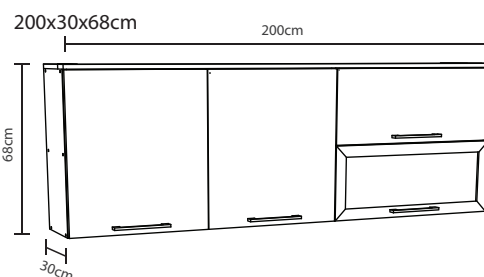

55 cm Corps depth of lower elements	18 mm Chipboard	ABS 1 mm Edge Band	Adjustable stands

Corps									
white	Worktop 38 mm	K024 pietra marble	104 beige	276 sand arcossa	3704 aida walnut	624 san remo	091 light oak	637 white chromix	187 dark cement
Front									
snow oak	Worktop 28 mm	104 beige	276 sand arcossa	637 white chromix	187 dark cement				
artisan