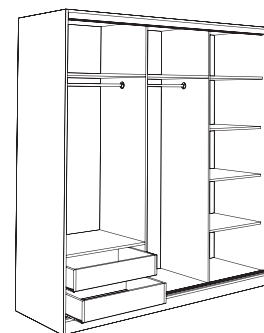

WARDROBE AP 200

200 x 65 x 220 cm

30x

ID 320209	
White	

EASY LEVELING - leveling the wardrobe with 6 legs
There are 6 legs below the wardrobe enabling perfect leveling and making door sliding almost completely silent. As well, by integrating the slow-motion mechanism, easy and smooth door closing is achieved.

18 mm Chipboard	0,4 mm Edge Band	 Adjusting	 Slide Opening	 Hanger	 AL Aluminum Handle	 Slow motion Closing