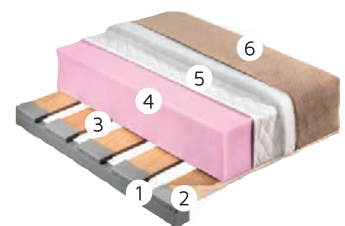

SOFT TRIPLE SETS

**Sofa** 160x110x90 cm  
 Sleeping area: 196 x 160 cm

**Loveseat** 124x110x90 cm  
 Sleeping area: 196 x 124 cm

**Armchair** 84x110x90 cm  
 Sleeping area: 196 x 84 cm

- 1 Steel frame
- 2 Rubberized support made of LATOFLEX laths
- 3 LATOFLEX laths are made of seven-layer laminated birch tree
- 4 Polyurethane foam with specific weight of 25 kg/m<sup>3</sup> - 10 cm
- 5 The mattress cover (span-bond 60 gr/m<sup>2</sup>, polyester 30 gr/m<sup>2</sup>, span-bond 12 gr/m<sup>2</sup>)
- 6 Removable cover (fabric, polyester 300 gr/m<sup>2</sup>, span-bond 30 gr/m<sup>2</sup>)