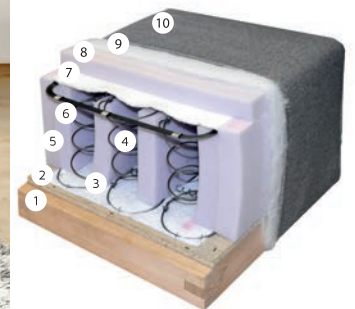

Metro 87

RIMINI SOFA BED

202 x 105 x 76 cm

Seat's cross-cut:

1. Beech frame
2. Chipboard 10mm
3. Raw textile 250 gr/m<sup>2</sup>
4. Bonnell springs 14 cm, 130 springs/m<sup>2</sup>
5. Sides vertical strenghtening specific weight of 25 kg/m<sup>3</sup>
6. Inner vertical strenghtening
7. Raw textile specific weight of 1000 gr/m<sup>2</sup>
8. PU foam specific weight of 25 kg/m<sup>3</sup>- 3 cm
9. PES fiber specific weight of 100 gr/m<sup>2</sup>
10. Upholstery cloth