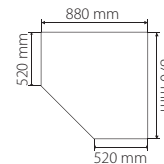

NOTE: The complete code of an element is obtained by replacing stars** with two digits of the displayed pattern.

09	12	46	52
White	Oak	Snow oak	Tabaco

Soft forming	Hanger	30 mm	18 mm	ABS 0,4 mm	M Metal
Finishing	Hanger	Soft forming	Chipboard	Edge Band	Handle