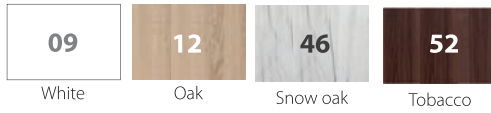

COMPUTER DESK HAPPY 18 mm

dimension: 100 x 50 x 75 cm

COMPUTER DESK ANA 3F

dimension: 130 x 60 x 75 cm

COMPUTER DESK DIONIS

dimension: 100 x 55 x 136 cm

NOTE: The complete code of an element is obtained by replacing stars** with two digits of the displayed pattern.