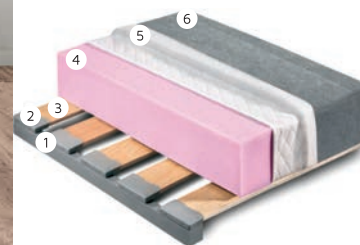

Bombay EC 25

CLIK NEW SOFA BED

192 x 97 x 103 cm

Seat's cross-cut

1. Steel frame
2. Rubberized support made of LATOFLEX laths
3. LATOFLEX laths are made of seven-layer laminated birch tree
4. Polyurethane foam with specific weight of 25 kg/m<sup>3</sup> - 10 cm
5. The mattress cover (span-bond 60 gr/m<sup>2</sup>, polyester 30 gr/m<sup>2</sup>, span-bond 12 gr/m<sup>2</sup>)
6. Removable cover (fabric, polyester 300 gr/m<sup>2</sup>, span-bond 30 gr/m<sup>2</sup>)