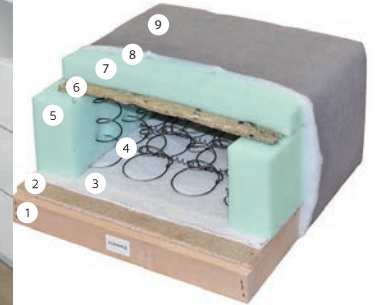

200 x 140 cm  
200 x 160 cm

Metal legs

Partners in quality:

ELEGANCE LINE DOUBLE BED

218 x 171 x 110 cm

Seat's cross-cut:

1. Beech frame
2. Chipboard 10 cm
3. Felt spec. weight 250 gr/m<sup>2</sup>
4. Bonnell springs 14 cm
5. Side vertical strenghtening - PU foam spec. weight 25kg/m<sup>3</sup> - thickness 7 cm
6. Felt spec. weight 1000 gr/m<sup>2</sup>
7. PU foam spec. weight 25kg/m<sup>3</sup> - thickness 3 cm
8. Polyester fiber spec. weight 300 gr/m<sup>2</sup>
9. Upholstery cloth