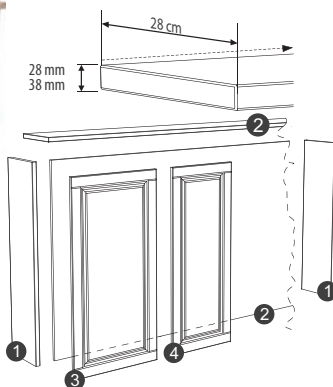

### The worktop length is defined by your choice of lower cabinet fronts

- 1 A couple of sides: 114x28x2,5 cm
- 2 Desk top panel: (With their back)
- 3 Front: 40x101 cm
- 4 Front: 30x101 cm

Front IN MDF: white gloss (14), beige gloss (33)