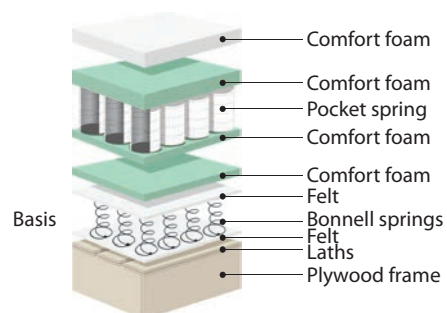

Sandra 2

SOLAR
INARI

160x200
180x200

Bed composition: