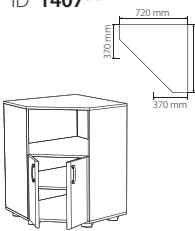

Roma RU
72/37 x 72/37 x 95 cm
ID **1407****

THREE SIDE EDGE BANDING OF FLOORS AND CEILING!

Soft forming
Finishing

18 mm Chipboard	M Metal Handle	30 mm Soft forming	PVC stands	ABS 1 mm Edge Band	ABS 0,4 mm Edge Band

Roma 150
149,6 x 40 x 80 cm
ID **1412****

optional open box with lighting for snow oak and oak decor

optional open box with lighting for snow oak and oak decor