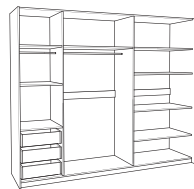

Wardrobes AP 230
229 x 64 x 221,5 cm
ID 3223**

Wardrobes AP 230 (with mirror)
229 x 64 x 221,5 cm

Wardrobes AP 180
179 x 64 x 221,5 cm
ID 3218**

Wardrobes AP 180 (with mirror)
179 x 64 x 221,5 cm