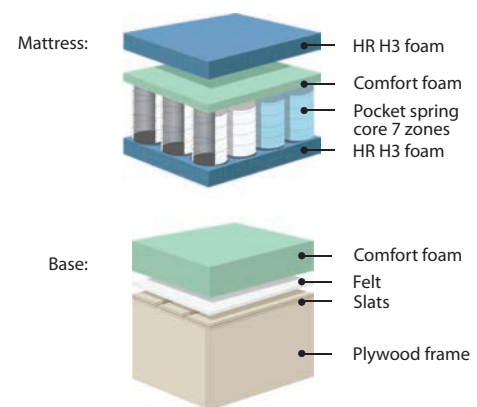

Afrodita

MONOLITH SOLAR

90x200 cm
140x200cm
160x200cm
180x200cm