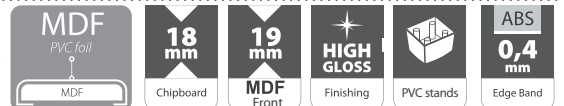

**Cupboard V160**  
160 x 43 x 90 cm  
ID 5702\*\*

**TV stand**  
160 x 47 x 43 cm  
ID 5704\*\*

**Club table**  
102 x 64 x 47 cm  
ID 5701\*\*

Fronts of MDF  
Italian vacuum technology

Gold oak/White  
ID 630136