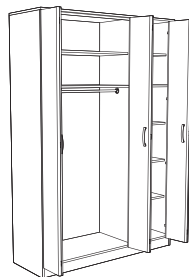

WARDROBES FORTUNA

NEW MECHANISM

In this product, we have implemented a new mechanism by German producer Hettich. This system is significantly improving door assembling efficiency as the wheel is on the sliding rail with one single step. Another great advantage is that even in the case of an eventual de-rail, the user can easily put the wheel back on the rail.

PROVEN QUALITY – German mechanism with aluminium rails
Innovation in sliding mechanisms. With one single step, wheel can be put back on the rail.

NOTE: The complete code of an element is obtained by replacing stars** with two digits of the displayed pattern.

09	12	46	52
White	Oak	Snow oak	Tabaco

Soft forming	Hanger	30 mm	18 mm	ABS 0,4 mm	M Metal
Finishing	Hanger	Soft forming	Chipboard	Edge Band	Handle