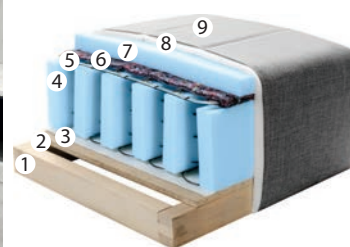

**Sleeping area:**  
236 x 157 cm

**Decorative pillow - sold separately.**  
45 x 45 cm

NINA CORNER SET

280 x 205 x 80 cm

Seat's cross-cut:

1. Beech frame
2. Chipboard 10 cm
3. Raw textile specific weight of 250 gr/m<sup>2</sup>
4. Vertical strenghtening
5. Bonnell springs 14 cm, 132 springs/m<sup>2</sup>
6. Felt specific weight of 1000 gr/m<sup>2</sup>
7. PU foam specific weight of 25 kg/m<sup>3</sup>-3 cm
8. PU foam specific weight of 25 kg/m<sup>3</sup>-1 cm
9. Upholstery cloth