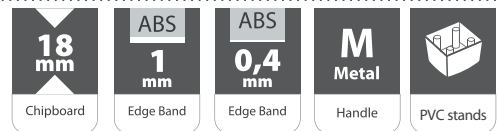

COMPUTER DESK HAPPY 18 mm

dimension: 100 x 50 x 75 cm

COMPUTER DESK ANA 3F

dimension: 130 x 60 x 75 cm

COMPUTER DESK DIONIS

dimension: 100 x 55 x 136 cm

NOTE: The complete code of an element is obtained by replacing stars** with two digits of the displayed pattern.