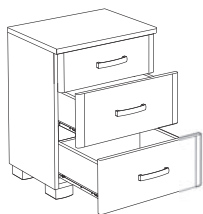

NIGHTSTAND MATIS 3F

49 x 38 x 65 cm

ID 360309
white