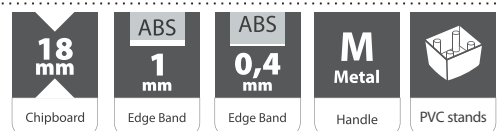

ID 470352  
tobacco

COMPUTER DESK DIONIS

dimension: 100 x 55 x 136 cm

ID 470209  
snow oak

ID 470246  
snow oak

ID 470252  
tobacco

NOTE: The complete code of an element is obtained by replacing stars\*\* with two digits of the displayed pattern.