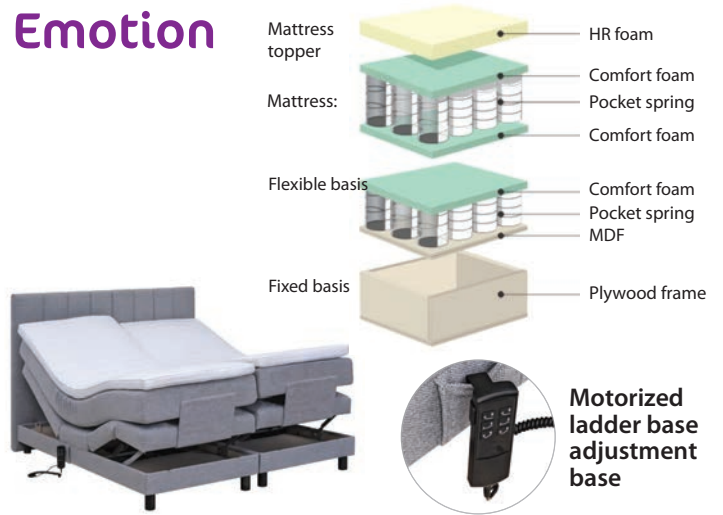

Emotion

Afrodita

MONOLITH SOLAR

90x200 cm
140x200cm
160x200cm
180x200cm

Ankona 2

QUEBEC SOLAR INARI

120x200 cm
140x200cm
160x200cm
180x200cm

Ankona 3

QUEBEC SOLAR INARI

120x200 cm
140x200cm
160x200cm
180x200cm

Bed composition :