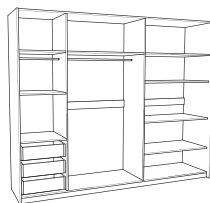

AP ELEGANCE LINE WARDROBES

MECHANISM

EASY LEVELING - Leveling the closet floor on 6 points

Below the wardrobe floor 6legs for easy leveling are installed. This is important for easy and silent door opening, and with the integrated Slow-Motion mechanism, very easy and slow closing.

MIRROR
optional

Mirror AP 180/230/270

3x 712x500 cm

ID 3203140

The mirror consists of three parts.

OPTIONAL
lighting

ID 070118

FURNIKA

Light created with passion

18 mm

HIGH GLOSS

Slide

Hanger

AL

Slow motion