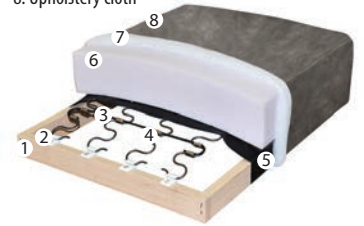

Seat's cross-cut:

1. Beech frame
2. Plastic wave springs holder
3. Elastic wire
4. Wave spring
5. Raw textile specific weight of 100 gr/m²
6. PU foam specific weight of 28 kg/m³-10 cm
7. PU foam specific weight of 200 gr/m²
8. Upholstery cloth