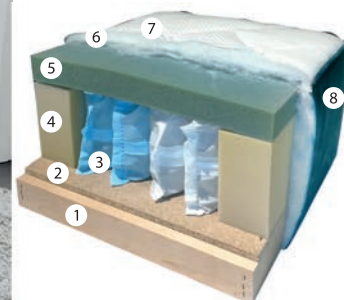

Sleeping area:
200 x 140 cm
200 x 160 cm

Available in many different colors