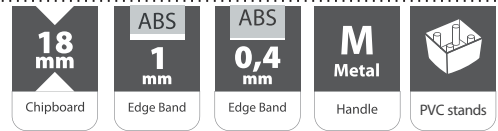

COMPUTER DESK HAPPY 18 mm

dimension: 100 x 50 x 75 cm

COMPUTER DESK ANA 3F

dimension: 130 x 60 x 75 cm

COMPUTER DESK DIONIS

dimension: 100 x 55 x 136 cm

NOTE: The complete code of an element is obtained by replacing stars** with two digits of the displayed pattern.