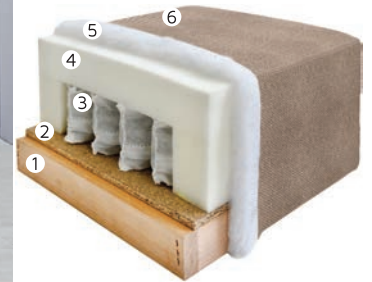

Left and right orientation

PERLA SOFA BED

236 x 98 x 78 cm

Seat's cross-cut:

1. Beech frame
2. Chipboard 10mm
3. Pocket spring 8 cm
4. PU foam specific weight of 28 kg/m<sup>3</sup>- 6 cm
5. PES fiber specific weight of 100 gr/m<sup>2</sup>
6. Upholstery cloth