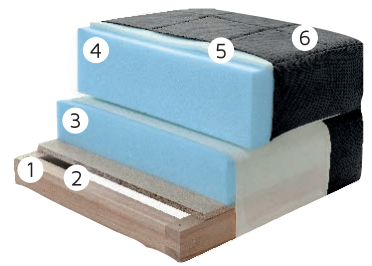

Seat's cross-cut

1. Beech frame
2. Chipboard 10 mm
3. PU foam with specific weight 25 kg/m³ - 7 cm
4. PU foam with specific weight 25 kg/m³ - 12 cm
5. PU foam with specific weight 25 kg/m³ - 1 cm
6. Upholstery cloth