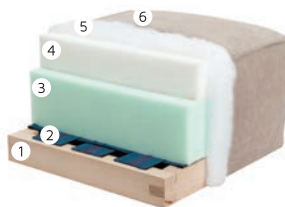

RICCARDA TRIPLE SETS

Wood beech  
Chipboard, HDF  
**CONSTRUCTION**

Seat polyurethane  
foam

**Seat's cross-cut:**

1. Beech frame
2. Elastic PES band
3. Polyurethane foam with specific weight of 25 kg/m<sup>3</sup>-10 cm
4. Polyurethane highly elastic HR foam with specific weight of 35 kg/m<sup>3</sup>-6 cm
5. Polyester fiber specific weight of 200 g/m<sup>2</sup>
6. Upholstery cloth