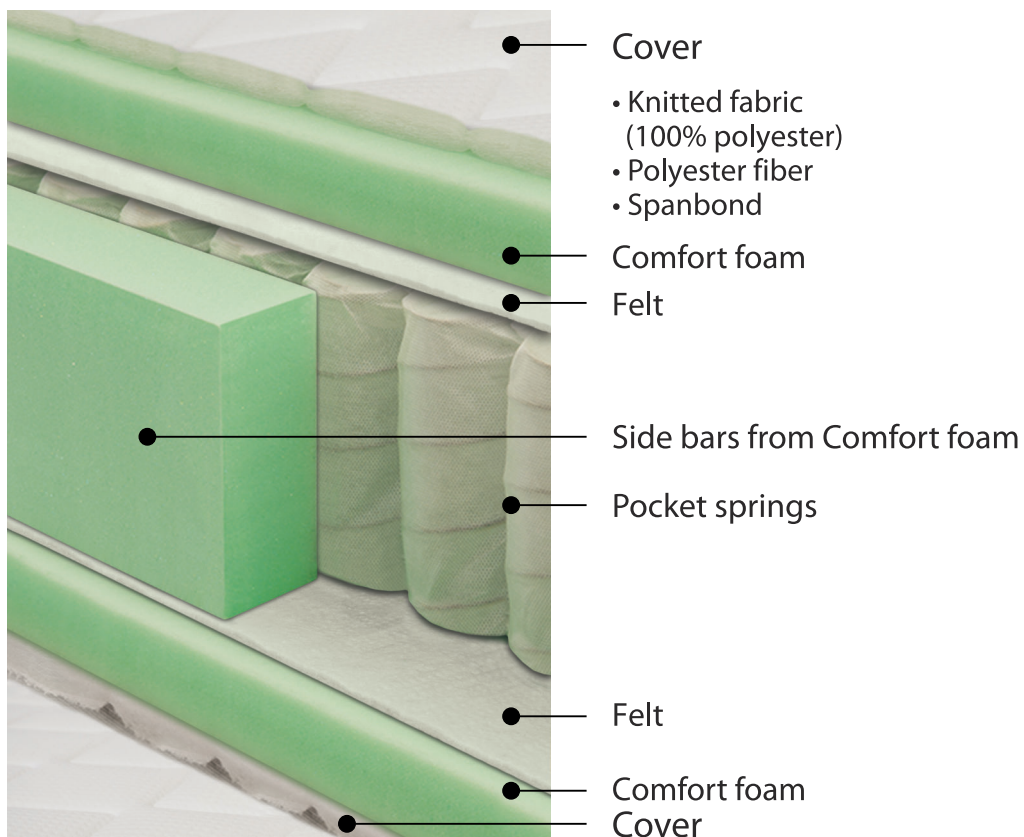

FORTUNA

Height 26 cm

MATTRESSES WITH POCKET SPRINGS

PRODUCTION DIMENSION

80x200	90x200	100x200	120x200	140x200	150x200	160x200	180x200
80x190	90x190			140x190		160x190	180x190