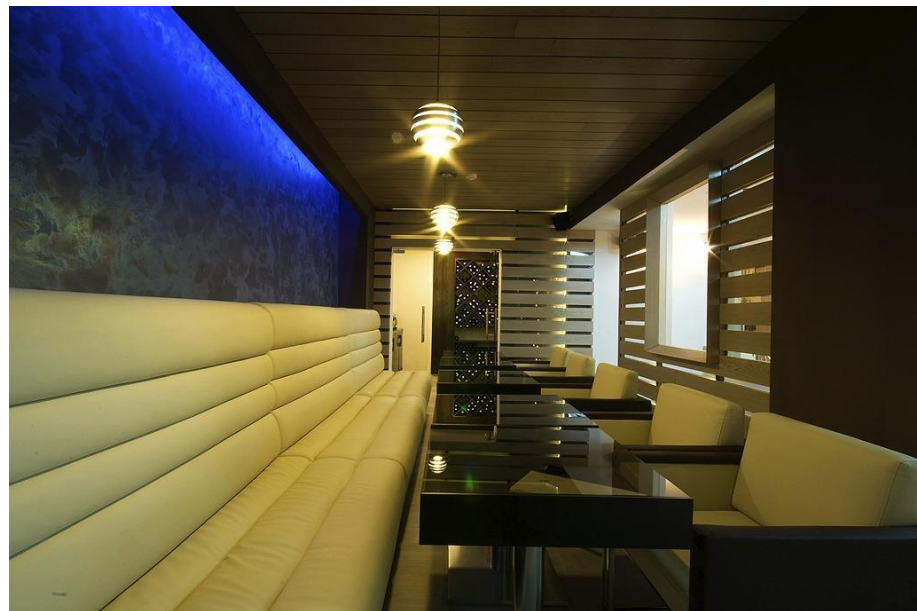

Some of our recent projects mostly involves interior design for hotel rooms, restaurants, lounge areas, reception in mountain regions of Serbia, Montenegro and France.

Reference list of some of ours complited projects:

1. Hotel, Žabljak, Montenegro

Reception area, hotel, Žabljak,
Montenegro

Hotel rooms, Žabljak, Montenegro

Hotel restaurant and lounge area, Žabljak, Montenegro

2. Congress center and hotel interior in Olympic village in Sochi, Russia

Congress center, Sochi, Russia

Mercur hotel lobby, Sochi, Russia

University center, Sochi, Russia

3. Green hill hotel, Zlatibor, Serbia

Furniture in apartments interior, hotel, Zlatibor

4. Restaurant Le Boeuf Couronné, Paris, France

5. Hotel lounge interior, Alps, France

Lounge area,
hotel, France

6. Les Monarques, Edenarc1800 complex, Mont Blanc, France

Reception area, hotel, Mont Blanc, France

Hotel room interior, Mont Blanc, France