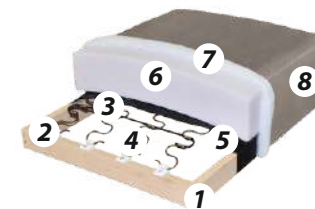

Garnitura- Štof Texas 93 LC

1

Garnitura- Štof Texas 92 LC

2

*Štof / Fabric (Polyester 100%)

Poprečni presek sedišta / Seat's cross-cut:

1. Noseči ram od bukke/sperploče / Beech/Plywood frame
2. Plastični držač val opruge / Plastic spring wave holder
3. Elastična žica - Elastic wire
4. Val opruga - Spring wave
5. Netkani tekstil 100g/m²-Non-woven textile 100 g/m²
6. PU pena 28 kg/m³ – 10 cm - PU foam 28 kg/m³ – 10 cm
7. Poliestersko vlakno 200 g/m² - Polyester fiber 200 g/m²
8. Mebli štof - Fabric