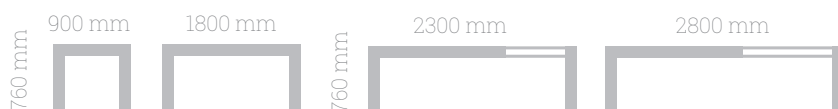

FLORENZ H TABLE HELSINKI CHAIR

OAK
NATUR
VARNISH

OAK
NATUR
OIL

BEECH
NATUR
OIL

OAK
BIANCO
VARNISH/
OIL

OAK
WHITE
VARNISH

OAK
SMOKED
VARNISH/
OIL

BEECH
WALNUT
VARNISH

MECHANISM

FLORENZ 2H TABLE GISELA CHAIR

OAK
NATUR
VARNISH

OAK
NATUR
OIL

BEECH
NATUR
OIL

MECHANISM

OAK
BIANCO
VARNISH/
OIL

OAK
WHITE
VARNISH

OAK
SMOKED
VARNISH/
OIL

CLASSIC 2H TABLE ARON CHAIR

OAK
NATUR
OIL

MECHANISM