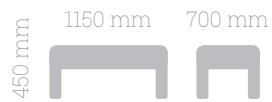

KING

OAK
NATUR
OIL