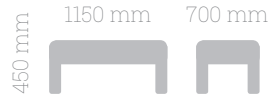

COLORADO

OAK
NATUR
OIL

480 mm 1200 mm 700 mm 670 mm

RIMA

OAK
NATUR
OIL

340 mm 1100 mm 700 mm 500 mm

BOSS

OAK
NATUR
VARNISH