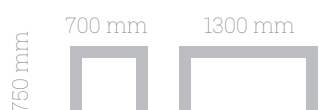

LUKAS TABLE

OAK
NATUR
OIL

BEECH
NATUR
OIL