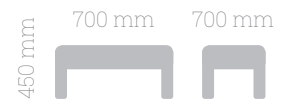

KING

OAK
NATUR
OIL