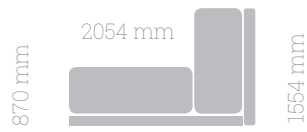

LINDA CORNER BENCH

OAK
NATUR
OIL

BEECH
NATUR
OIL

PU
BLACK
SANTOS