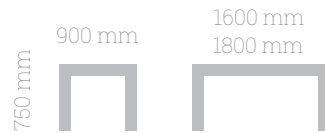

TABLES

WILD OAK

CORE BEECH

RANGER TABLE AUREA CHAIR

OAK
NATUR
VARNISH

OAK
NATUR
OIL

OAK
BIANCO
VARNISH/
OIL

OAK
WHITE
VARNISH

OAK
SMOKED
VARNISH/
OIL