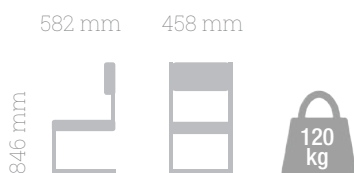

CHAIRS FROM CORNER BENCH SETS

OAK
NATUR
OIL

BEECH
NATUR
OIL

PU
BLACK
SANTOS

OAK CHAIRS

OAK
NATUR
OIL

BEECH
NATUR
OIL

PU
BLACK
SANTOS

AUREA

OAK
NATUR
VARNISH

OAK
NATUR
OIL

OAK
BIANCO
VARNISH/
OIL

OAK
WHITE
VARNISH

OAK
SMOKED
VARNISH/
OIL

LEATHER
TORO

PU
SANTOS
LEATHER LOOK

FABRICS
SALSA
BALT
ARYA
NEMESIS