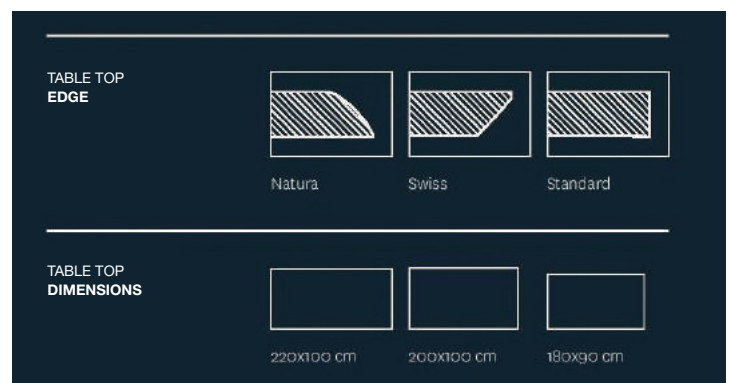

OAK
NATUR
VARNISH

OAK
NATUR
OIL

OAK
BIANCO
VARNISH/
OIL

OAK
WHITE
VARNISH

OAK
SMOKED
VARNISH/
OIL

EXTENSIONS:
STANDARD
SWISS

TABLE TOP THICKNESS: 40 mm

900 mm