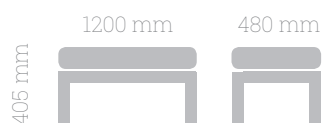

GOTLAND BENCH