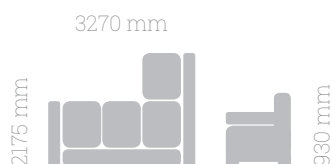

SOFA SETS

MARENGO CORNER
SOFA | FABRIC
PIO COFFEE TABLE