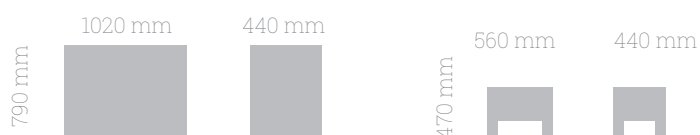

ADJUSTABLE SLAT SUPPORT