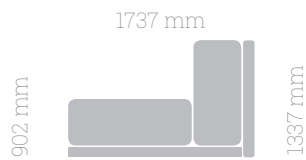

LUKAS CORNER BENCH