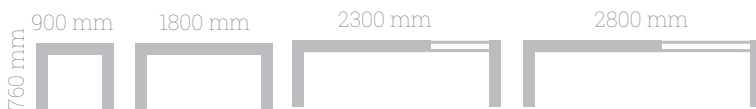

OAK
SMOKED
VARNISH/
OIL

DOMINIK 180 TABLE

DOMINIK 33 EXTENSION

MILLENNIUM TABLE

OAK
NATUR
OIL

MECHANISM

CORNER BENCH SETS

TINA CORNER BENCH