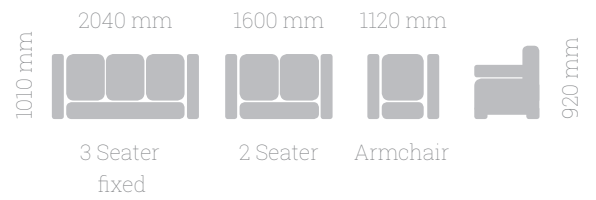

LEATHER
TORO 756

LEATHER
TORO 754

the fabric from the photo is not available