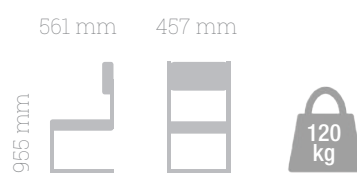

PISA 224

OAK
NATUR
VARNISH

OAK
NATUR
OIL

OAK
BIANCO
VARNISH/
OIL

OAK
WHITE
VARNISH

OAK
SMOKED
VARNISH/
OIL

LEATHER
TORO

PU
SANTOS
LEATHER LOOK

FABRICS
SALSA
BALT
ARYA
NEMESIS