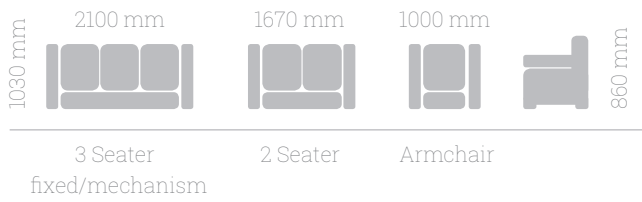

LEATHER
TORO 4652

LEATHER
TORO 9060

LEATHER
TORO 756

DIABLO SOFA SET | FABRIC
STREET 1 COFFEE TABLE

the fabric from the photo is not available

DIABLO SOFA SET
LEATHER

the fabric from the photo is not available