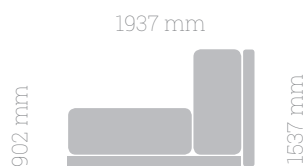

LUKAS CORNER BENCH