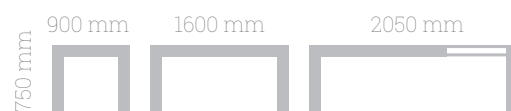

TABLES

WILD OAK

CORE BEECH

RANGER TABLE AUREA CHAIR

OAK
NATUR
VARNISH

OAK
NATUR
OIL

OAK
BIANCO
VARNISH/
OIL

OAK
WHITE
VARNISH

OAK
SMOKED
VARNISH/
OIL

PINOT TABLE PISA 224 CHAIR

MECHANISM

MODESTO TABLE

MECHANISM

OAK
NATUR
VARNISH

OAK
NATUR
OIL

OAK
BIANCO
OIL