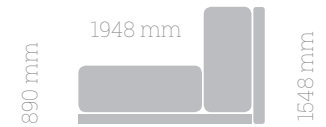

CORNER BENCH SETS

TINA CORNER BENCH

OAK
NATUR
OIL

PU
BLACK
SANTOS

TINA TABLE

MECHANISM

GOTLAND CORNER BENCH

OAK
NATUR
OIL

BEECH
NATUR
OIL

GOTLAND TABLE

MECHANISM

GOTLAND BENCH

PU
BLACK
SANTOS