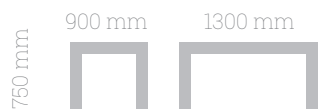

LUKAS TABLE

OAK
NATUR
OIL

BEECH
NATUR
OIL