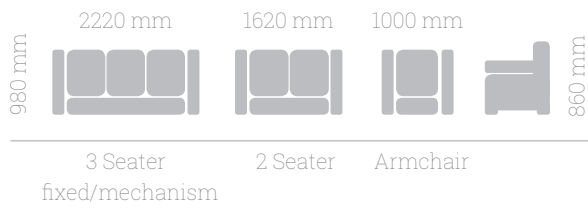

GRIZZLY SOFA SET | FABRIC
GRIZZLY COFFEE TABLE

the fabric from the photo is not available

GRIZZLY SOFA SET | LEATHER
GRIZZLY COFFEE TABLE

the fabric from the photo is not available