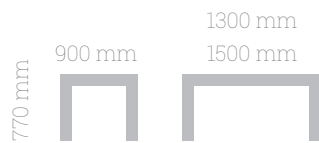

LINDA TABLE