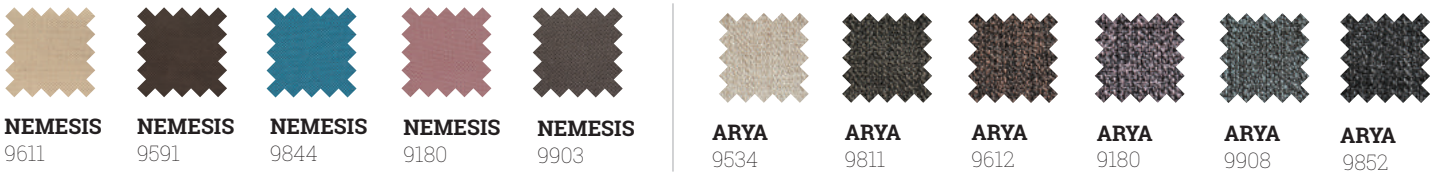

LEATHER
TORO 4652

LEATHER
TORO 9060

LEATHER
TORO 756

DIABLO SOFA SET | FABRIC
STREET 1 COFFEE TABLE

the fabric from the photo is not available

DIABLO SOFA SET
LEATHER

the fabric from the photo is not available