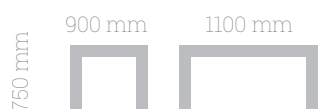

LUKAS TABLE

OAK
NATUR
OIL

BEECH
NATUR
OIL