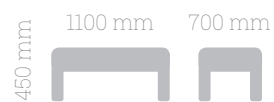

ALTY

OAK
NATUR
OIL