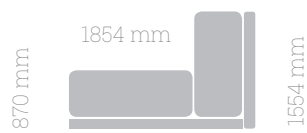

LINDA CORNER BENCH

OAK
NATUR
OIL

BEECH
NATUR
OIL

PU
BLACK
SANTOS