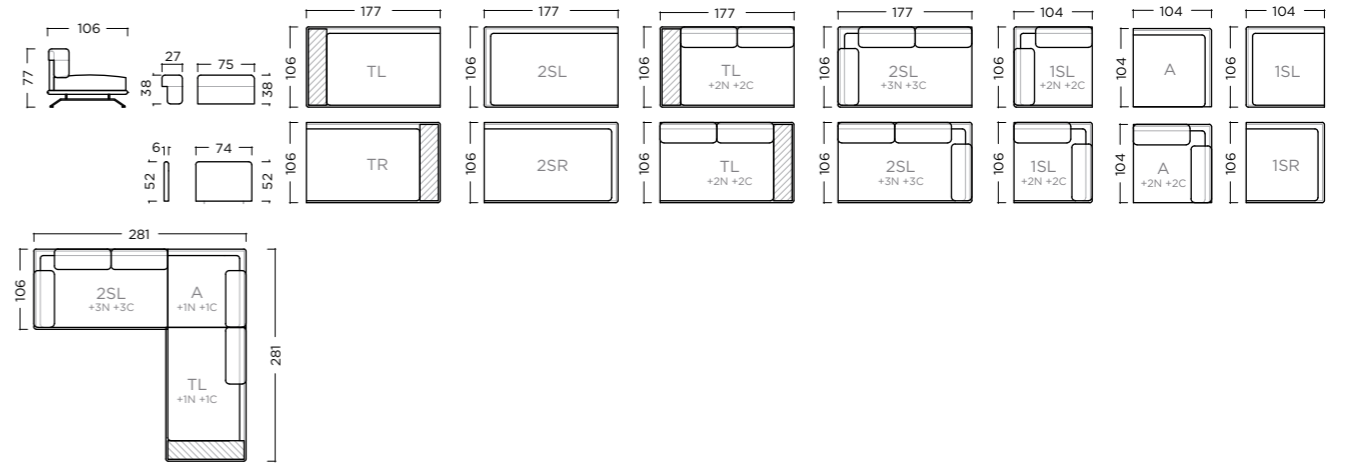

BLUES

FRAME Solid beech wood reinforced with wooden panel elements
SUPPORT Crossed elastic webbing (7 cm)
SEATING HR foam 35/36, memory foam, feathers with silicone
BACKREST Foam HR 35/30, foam L 25/15
LEGS Metal feet varnished in RAL color
OPTIONS Wooden frame varnished with PU lacquer, in RAL color or with effect of "burned" wood