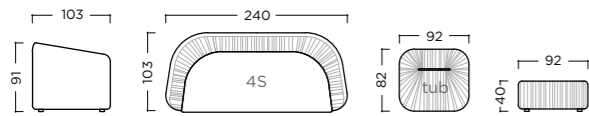

BEATRICE

FRAME Solid beech wood reinforced with wooden panel elements
SUPPORT Crossed elastic webbing (7 cm)
SEATING HR foam 35/36
BACKREST HR foam 35/36
LEGS Wooden feet - stained, varnished with PU lacquer or in RAL color