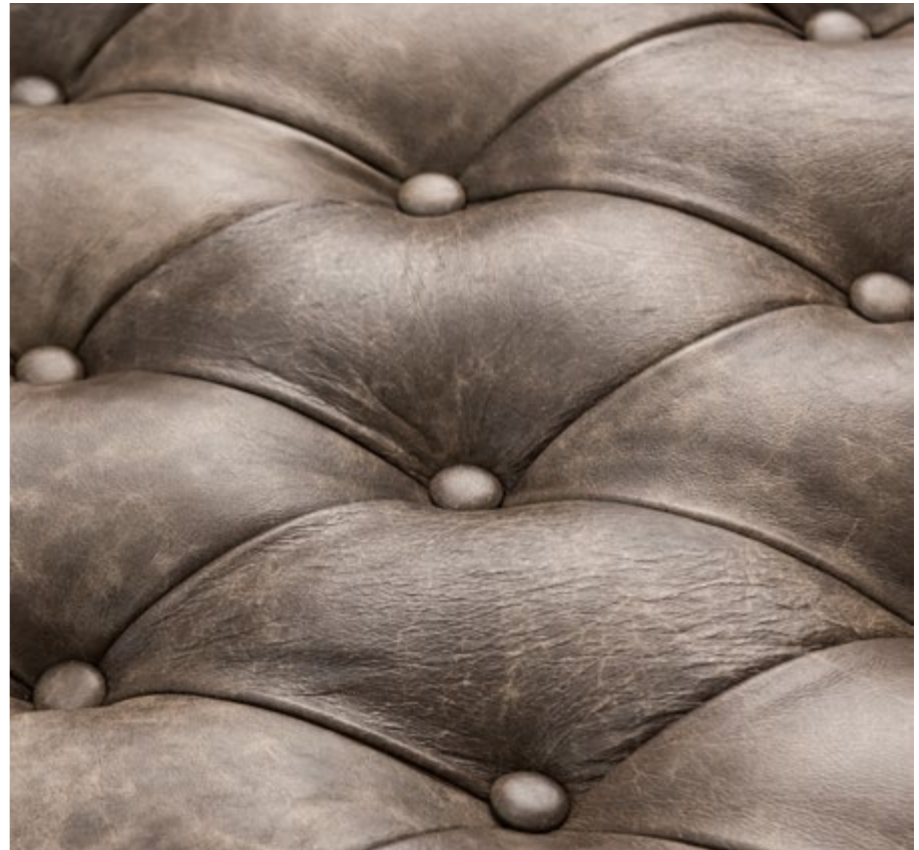

A blend of classical and modern
for true hedonists