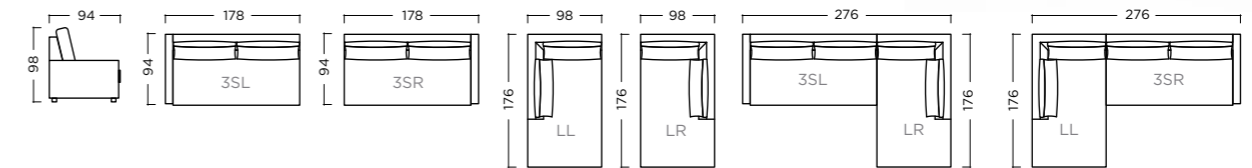

SLEEPOVER

- FRAME Solid beech wood reinforced with wooden panel elements
- SUPPORT Wave springs/Crossed elastic webbing (7cm)
- SEATING HR foam 35/36 in wadding cover
- BACKREST Silicone in wadding cover
- LEGS Wooden feet - varnished with PU lacquer or in RAL color
- OPTIONS Lift mechanism