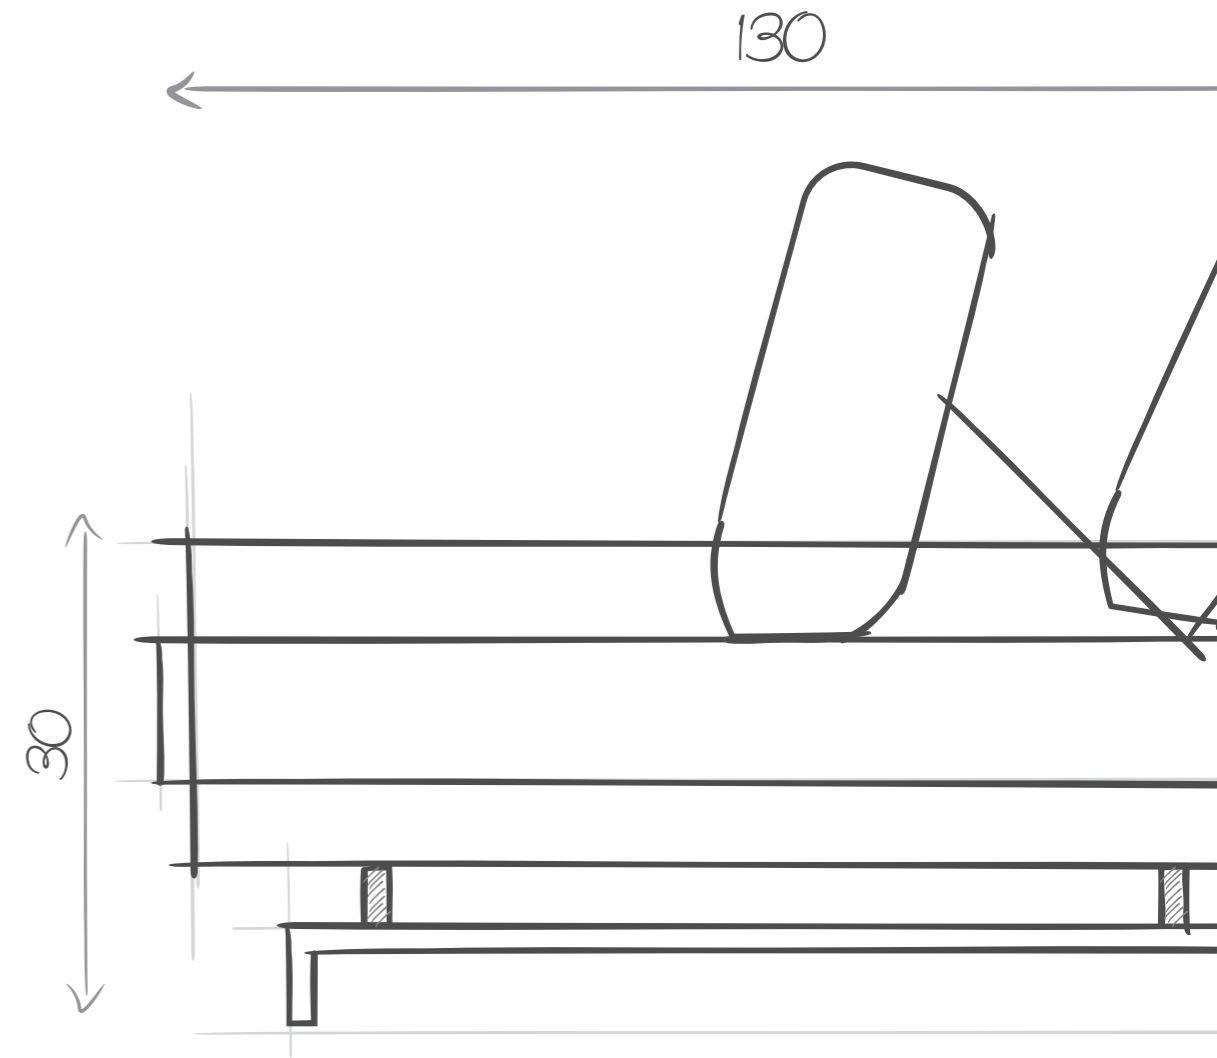

INFINITY K

LANDSCAPE

MIKADO

TECHNICAL SPECIFICATIONS

SOFAS

ADDA

FRAME Solid beech wood reinforced with wooden panel elements
 SUPPORT Crossed elastic webbing (7 cm)
 SEATING HR foam 35/36, memory foam, feathers with silicone
 BACKREST Foam L 25/15
 LEGS Plastic feet 20mm