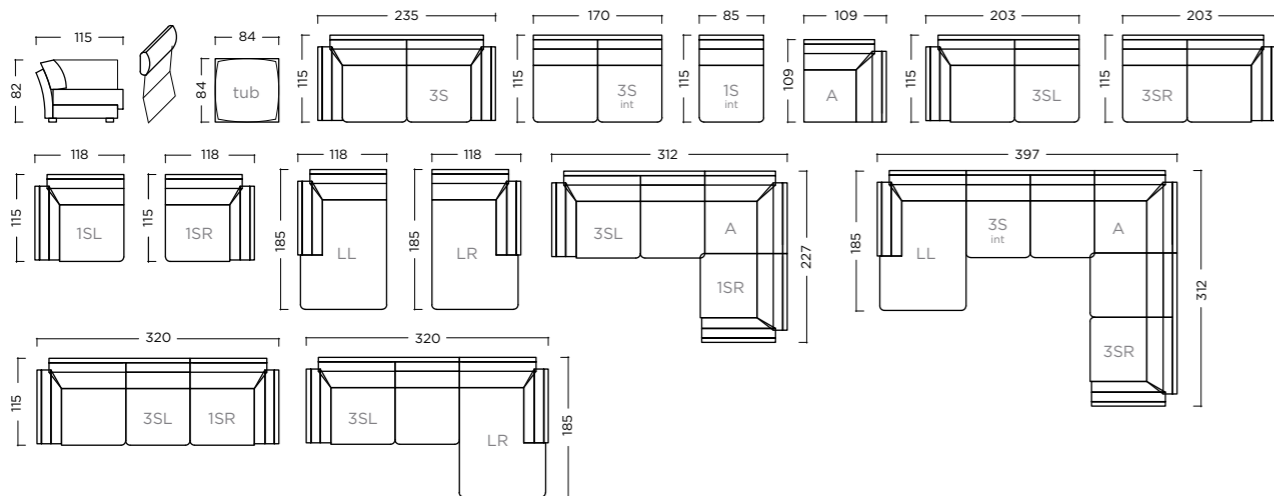

SUNSET

FRAME Solid beech wood reinforced with wooden panel elements
SUPPORT Crossed elastic webbing (7 cm)
SEATING HR foam 35/36 and HR 35/30, feathers with silicone
BACKREST Feathers with silicone
LEGS Wooden feet - varnished with PU lacquer or in RAL color