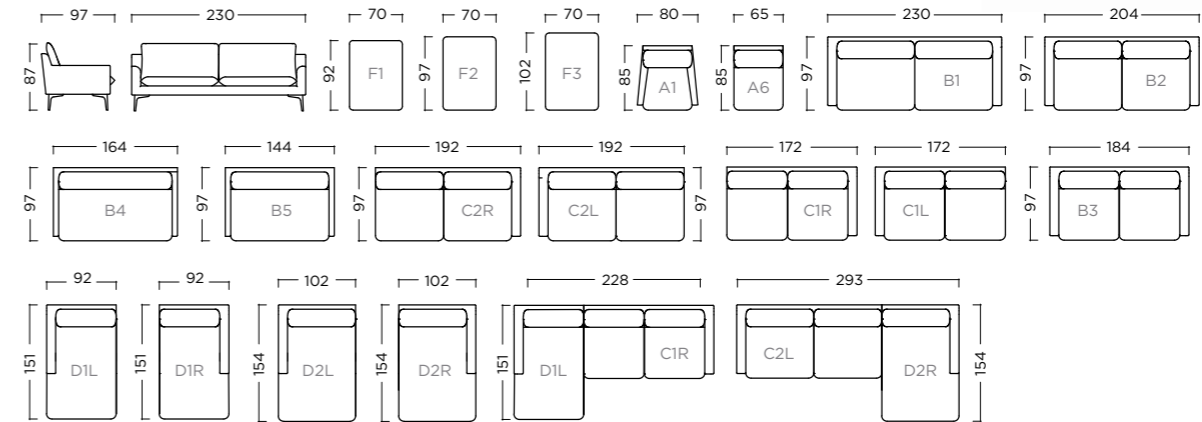

METROPOLIS

FRAME Solid beech wood reinforced with wooden panel elements
SUPPORT Crossed elastic webbing (7 cm)
SEATING HR foam 35/36, feathers with silicone
BACKREST Feathers with silicone
LEGS Inox metal feet or varnished in RAL color