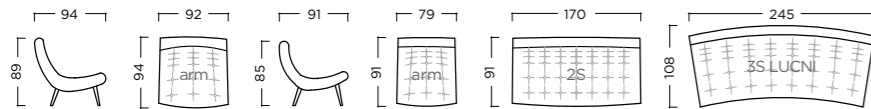

BEATRICE

FRAME Solid beech wood reinforced with wooden panel elements
SUPPORT Crossed elastic webbing (7 cm)
SEATING HR foam 35/36
BACKREST HR foam 35/36
LEGS Wooden feet - stained, varnished with PU lacquer or in RAL color