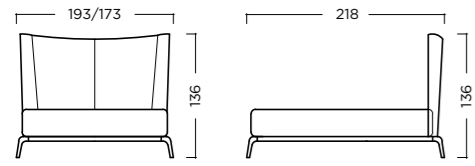

ELEONORA

MATEO

The combination of a wooden frame and a modern head board for comfortable and timeless ambients

Fits to every modern bedroom thanks to its small dimensions

MIA

MORFEO

The high headboard with curved edges and oak legs for contemporary design lovers