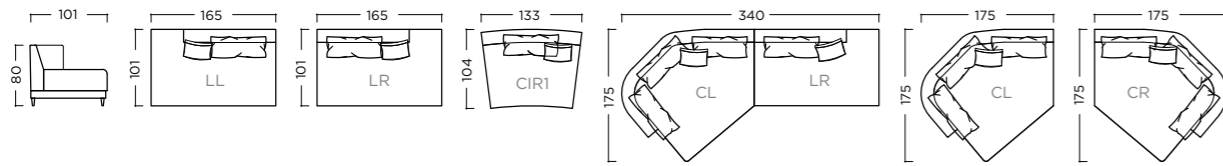

SENA

FRAME Solid beech wood reinforced with wooden panel elements
SUPPORT Wave springs
SEATING Feathers, memory foam and silicone, covered with memory foam board of specific density 55 m3/m2
BACKREST Feathers, memory foam, silicone
LEGS Wooden feet - stained, varnished with PU lacquer or in RAL color