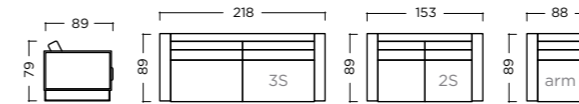

TIFFANY

FRAME Solid beech wood reinforced with wooden panel elements
SUPPORT Crossed elastic webbing (7 cm)
SEATING Foam HR 35/30 and HR 35/36 in wadding cover
BACKREST Foam L 25/15 in wadding cover
LEGS Metal-inox feet
OPTIONS Wooden frame in armrests stained or painted in RAL color or with effect of "burned" wood

TOLEDO

FRAME Solid beech wood reinforced with wooden panel elements
SUPPORT Crossed elastic webbing (7 cm)
SEATING HR foam 35/30 and foam L 25/15 in wadding cover
BACKREST Foam L 25/15 and HR 35/30
LEGS Plastic feet 25mm