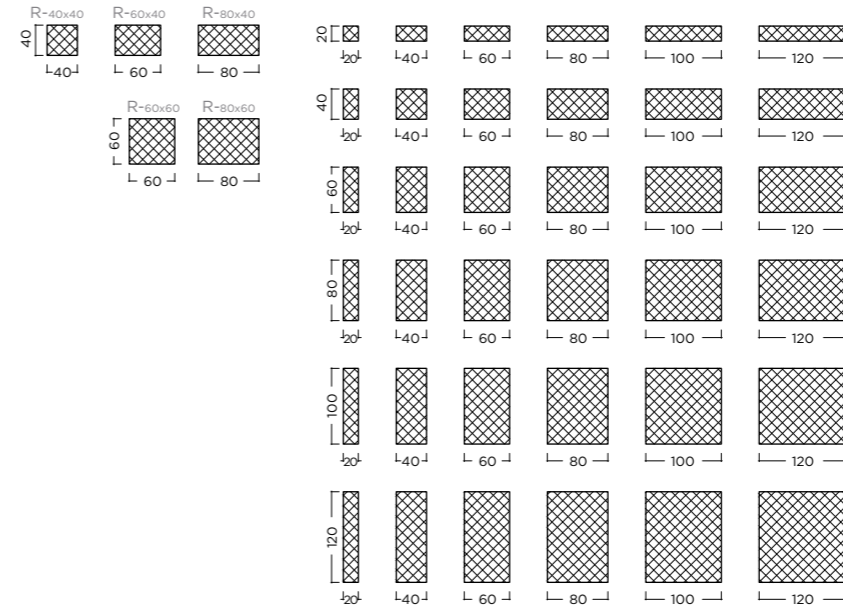

WALLPANEL

ADDA

SQUARE

SMOOTH

STRIPES