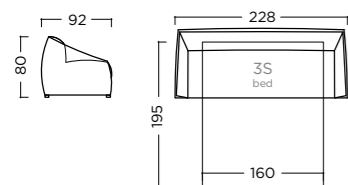

MARKO

- FRAME Solid beech wood reinforced with wooden panel elements
- SUPPORT Crossed elastic webbing (7cm)/ Sofa bed mechanism
- SEATING HR foam 35/36 in wadding cover
- BACKREST Foam L 25/15 and N 25/38
- LEGS Wooden feet - varnished with PU lacquer or in RAL color
- OPTIONS Sofa bed mechanism

OPIUM

- FRAME Solid beech wood reinforced with wooden panel elements
- SUPPORT Crossed elastic webbing (7cm)/bonneli springs
- SEATING HR foam 35/36 and L 25/15
- BACKREST Silicone
- LEGS Plastic feet 20mm
- OPTIONS Sleeping mechanism

PANAMA

- FRAME Solid beech wood reinforced with wooden panel elements
- SUPPORT Crossed elastic webbing (7cm)/ Sofa bed mechanism
- SEATING HR foam 35/36, HR foam 35/30 in wadding cover
- BACKREST Foam N 25/38
- LEGS Mechanism
- OPTIONS Sofa bed mechanism

PARMA

- FRAME Solid beech wood reinforced with wooden panel elements
- SUPPORT Sofa bed mechanism
- SEATING HR foam 35/36 in wadding cover
- BACKREST M foam 18/15 in wadding cover
- LEGS Metal feet
- OPTIONS Sofa bed mechanism

SLEEPOVER

- FRAME Solid beech wood reinforced with wooden panel elements
- SUPPORT Wave springs/Crossed elastic webbing (7cm)
- SEATING HR foam 35/36 in wadding cover
- BACKREST Silicone in wadding cover
- LEGS Wooden feet - varnished with PU lacquer or in RAL color
- OPTIONS Lift mechanism

TANGO MOBILE

- FRAME Solid beech wood reinforced with wooden panel elements
- SUPPORT Crossed elastic webbing(7cm)/bonneli springs
- SEATING HR foam 35/36 in wadding cover
- BACKREST Memory foam, silicone
- LEGS Wooden feet - varnished with PU lacquer or in RAL color
- OPTIONS Sleeping mechanism