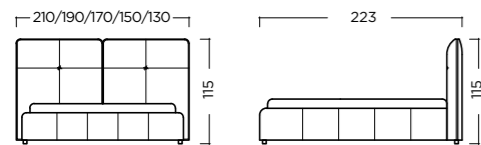

ELEONORA

MATEO

The combination of a wooden frame and a modern head board for comfortable and timeless ambients

Fits to every modern bedroom thanks to its small dimensions

MIA

MORFEO

The high headboard with curved edges and oak legs for contemporary design lovers