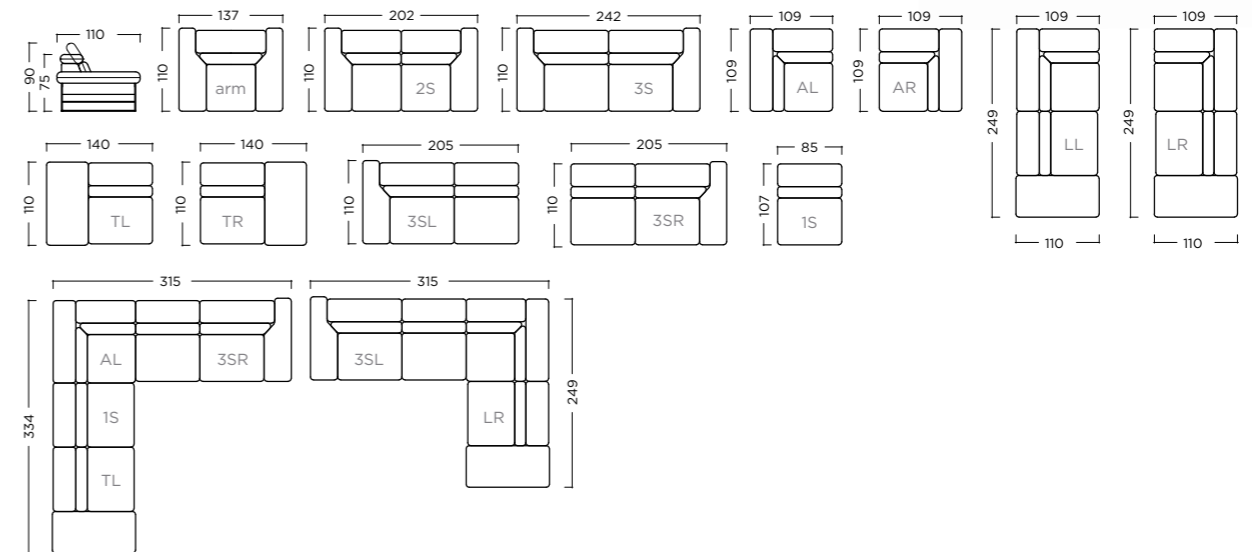

FENIX

FRAME Solid beech wood reinforced with wooden panel elements
SUPPORT Crossed elastic webbing (7 cm)
SEATING HR foam 35/30
BACKREST Foam L 25/15 and foam N 25/38
LEGS Metal-inox feet
OPTIONS Headrests with mechanism