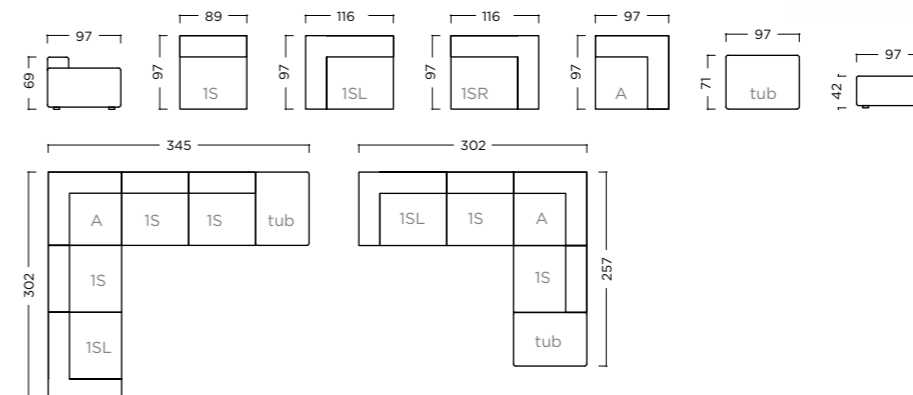

COMBO

FRAME Solid beech wood reinforced with wooden panel elements
SUPPORT Wave springs
SEATING Combination of foam HR 35/36 and HR 35/30
BACKREST HR foam 35/30
LEGS Plastic feet 50mm
OPTIONS Removable covers