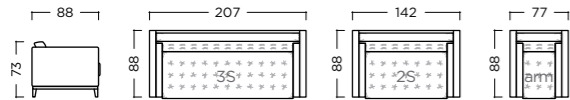

DANUBE

FRAME Solid beech wood reinforced with wooden panel elements
SUPPORT Crossed elastic webbing (7 cm)
SEATING Foam HR 35/30 and HR 35/36 in wadding cover
BACKREST Foam L 25/15 in wadding cover
LEGS Wooden frame and feet - stained, varnished in PU lacquer or in RAL color or with effect of "burned" wood