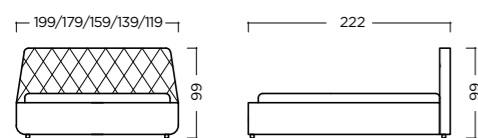

ELEONORA

MATEO

The combination of a wooden frame and a modern head board for comfortable and timeless ambients

Fits to every modern bedroom thanks to its small dimensions

MIA

MORFEO

The high headboard with curved edges and oak legs for contemporary design lovers