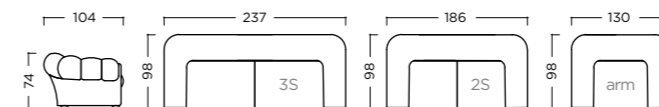

COMBO

FRAME Solid beech wood reinforced with wooden panel elements
SUPPORT Wave springs
SEATING Combination of foam HR 35/36 and HR 35/30
BACKREST HR foam 35/30
LEGS Plastic feet 50mm
OPTIONS Removable covers