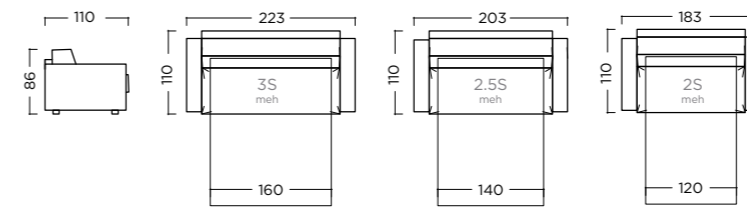

PARMA

- FRAME Solid beech wood reinforced with wooden panel elements
- SUPPORT Sofa bed mechanism
- SEATING HR foam 35/36 in wadding cover
- BACKREST M foam 18/15 in wadding cover
- LEGS Metal feet
- OPTIONS Sofa bed mechanism