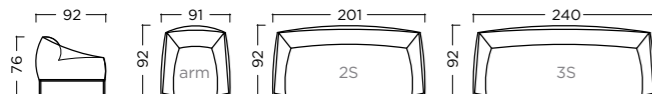

MODENA

FRAME Solid beech wood reinforced with wooden panel elements/ oak frame and oak panels in backrest
SUPPORT Crossed elastic webbing (7 cm)
SEATING HR foam 35/30
BACKREST Foam L 25/15
LEGS Metal feet varnished in RAL color, oak frame varnished with PU lacquer or in RAL color
OPTIONS Mechanism for adjustable armrests and headrests (multiple positions)

MORFEO

FRAME Solid beech wood reinforced with wooden panel elements
SUPPORT Crossed elastic webbing (7 cm)
SEATING HR foam 35/30
BACKREST Foam L 25/15 and N 25/38
LEGS Wooden feet - stained, varnished in PU lacquer or in RAL color or with effect of "burned" wood

PANAMA

FRAME Solid beech wood reinforced with wooden panel elements
SUPPORT Crossed elastic webbing (7cm)
SEATING HR foam 35/36, HR foam 35/30 in wadding cover
BACKREST Foam N 25/38
LEGS Metal feet varnished in RAL color

PROCIDA

FRAME Solid beech wood reinforced with wooden panel elements
SUPPORT Crossed elastic webbing (7 cm)
SEATING HR foam 35/36 and HR 35/30 in wadding cover
BACKREST Foam L 25/15, feathers with silicone
LEGS Metal-inox feet
OPTIONS Depth-changing mechanism for backrest cushions

RAVENNA

FRAME Solid beech wood reinforced with wooden panel elements
SUPPORT Wave springs
SEATING HR foam 35/36, feathers, memory foam, silicone
BACKREST Foam N 25/38, minced foam and silicone
LEGS Metal inox feet / wooden feet - varnished with PU lacquer or in RAL color
OPTIONS Removable covers

SAMOA