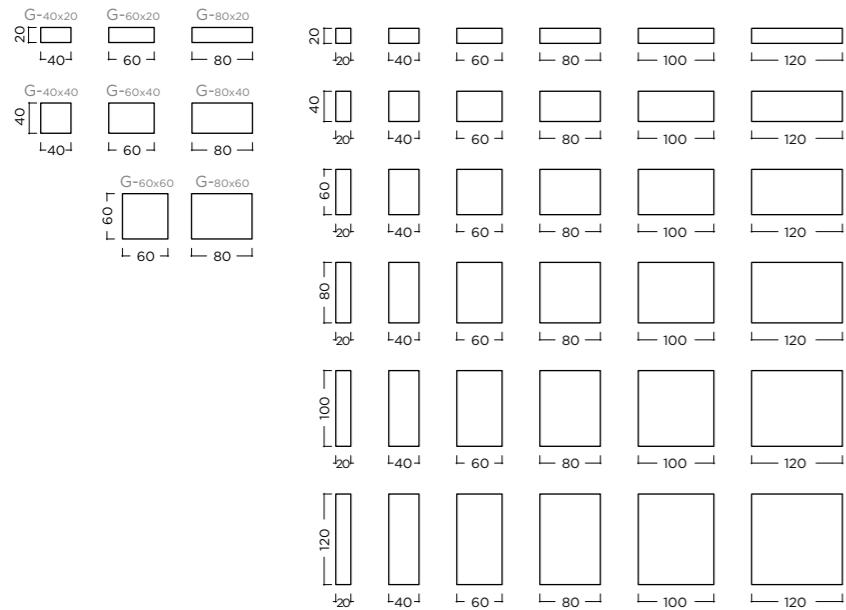

WALLPANEL

ADDA

SQUARE

SMOOTH

STRIPES

ATLAS d.o.o.
Užice, Serbia
tel: +381 (0) 31 533 555
email: atlas@atlassofas.eu

The catalogue is made in accordance with the information at the time of printing. Deviations of 3 % in product dimensions are possible. We are not responsible for any printing errors, subsequent product changes or image fidelity.