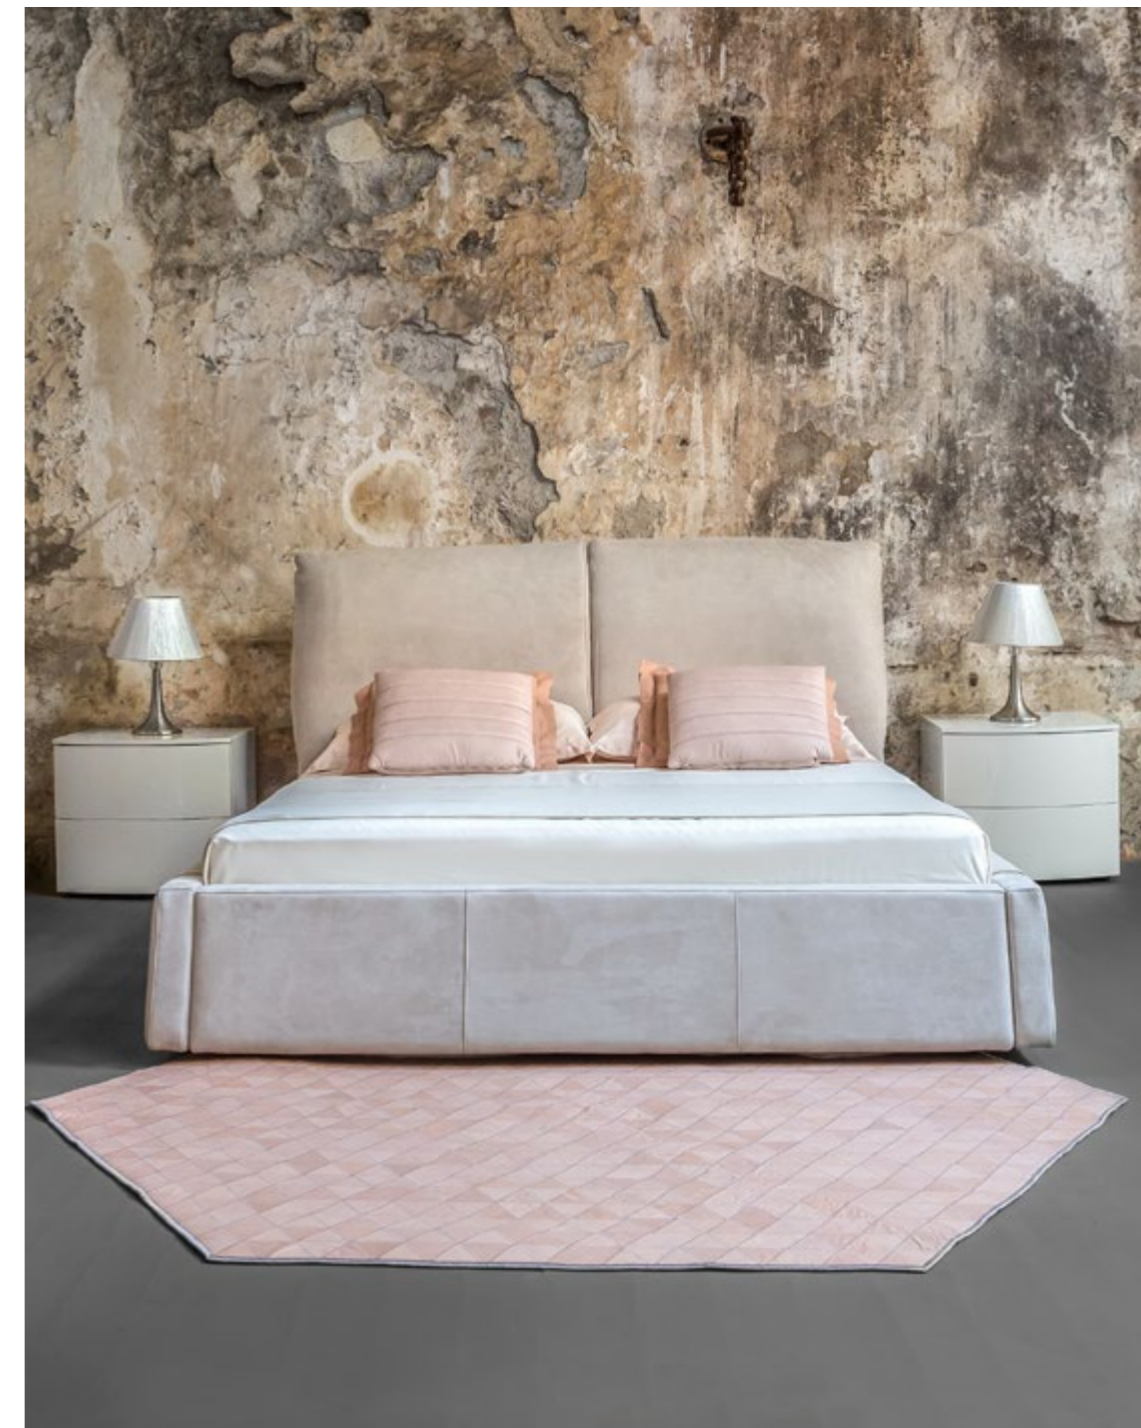

BEDS

Beautifully shaped pillow-style headboard is filled with foam for a soft yet firm touch

BELLA

BIJOU

One word that describes it entirely... Luxury

The best choice for those who put aesthetic in the first place

ELEONORA

MATEO

The combination of a wooden frame and a modern head board for comfortable and timeless ambients

Fits to every modern bedroom thanks to its small dimensions

MIA

MORFEO

The high headboard with curved edges and oak legs for contemporary design lovers