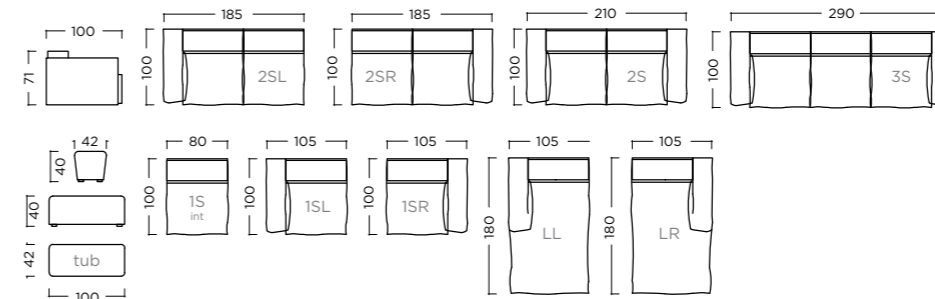

TOLEDO

FRAME Solid beech wood reinforced with wooden panel elements
SUPPORT Crossed elastic webbing (7 cm)
SEATING HR foam 35/30 and foam L 25/15 in wadding cover
BACKREST Foam L 25/15 and HR 35/30
LEGS Plastic feet 25mm