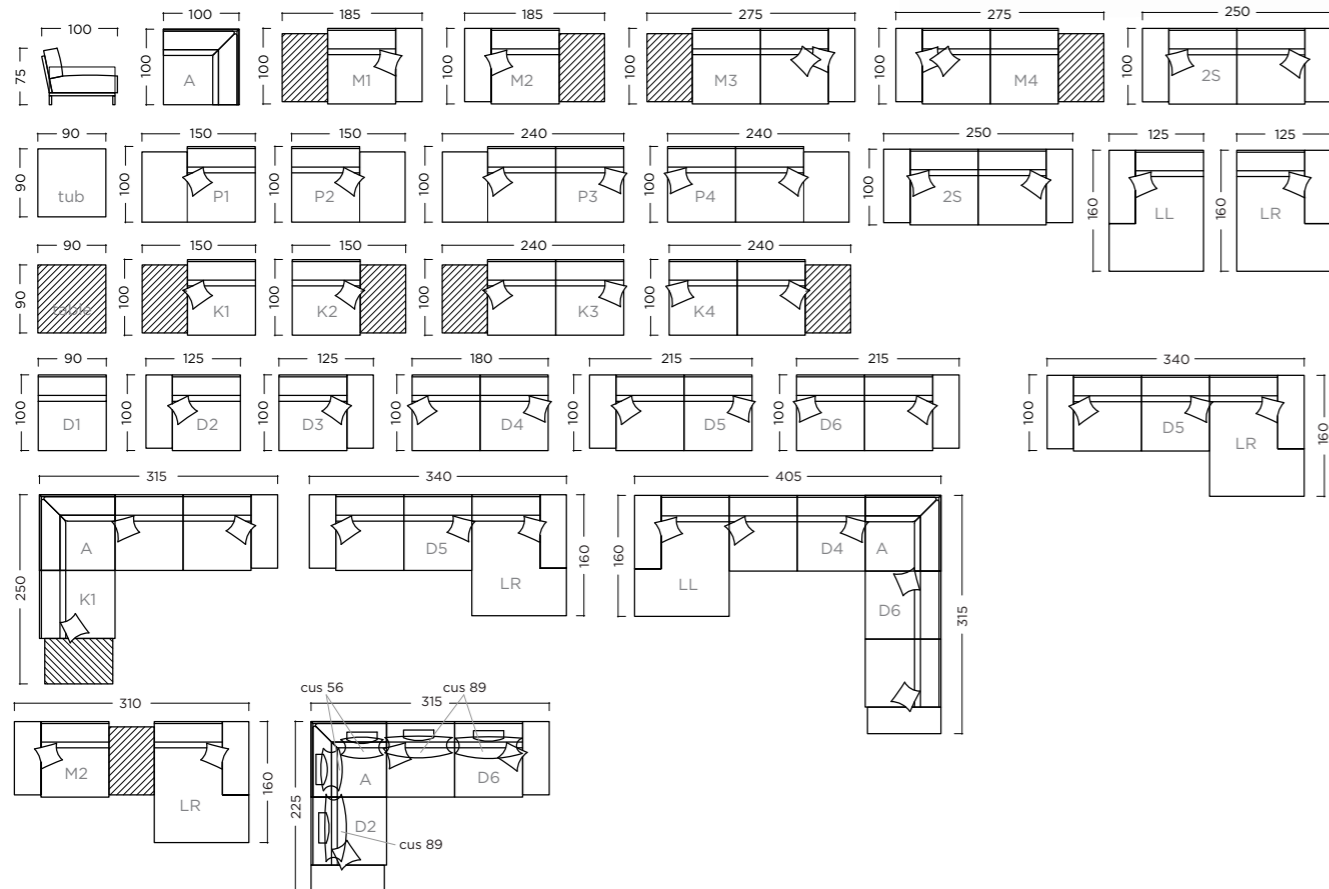

LANDSCAPE

FRAME Metal frame/Solid beech wood
SUPPORT Crossed elastic webbing (7 cm)
SEATING HR foam 35/36 and HR 35/30, feathers with silicone
BACKREST Feathers with silicone
LEGS Metal feet varnished in RAL color, and raw iron effect
OPTIONS Table top varnished MDF or oiled solid oak wood