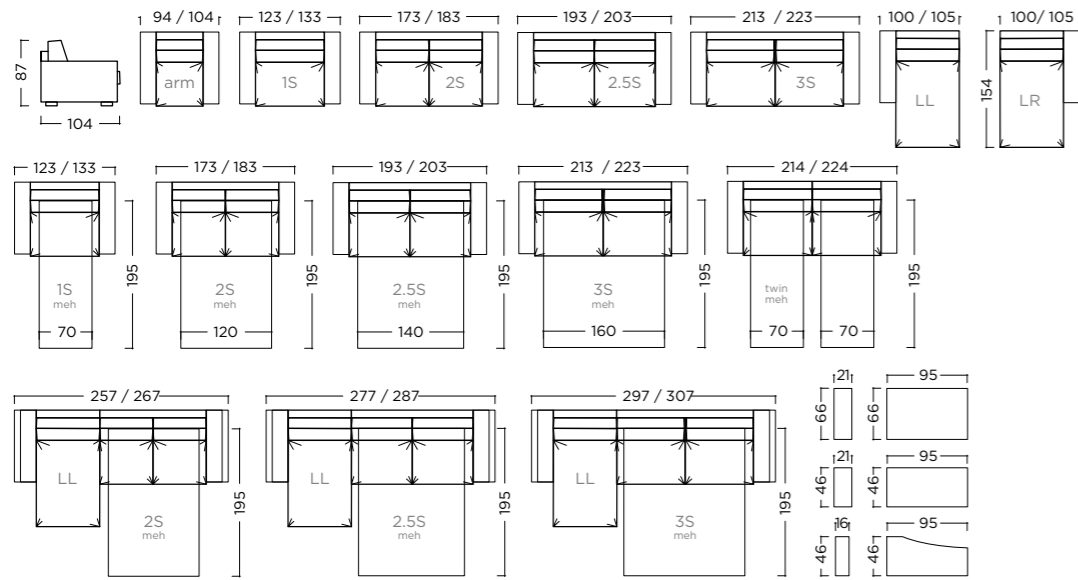

MARKO

- FRAME Solid beech wood reinforced with wooden panel elements
- SUPPORT Crossed elastic webbing (7cm)/ Sofa bed mechanism
- SEATING HR foam 35/36 in wadding cover
- BACKREST Foam L 25/15 and N 25/38
- LEGS Wooden feet - varnished with PU lacquer or in RAL color
- OPTIONS Sofa bed mechanism