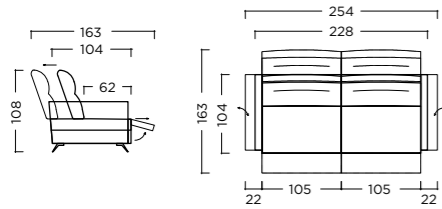

CONDOR

FRAME Solid beech wood reinforced with wooden panel elements
SUPPORT Crossed elastic webbing (7 cm)
SEATING HR foam 35/36
BACKREST Foam L 25/15
LEGS Metal feet varnished in RAL color
OPTIONS Relax mechanism