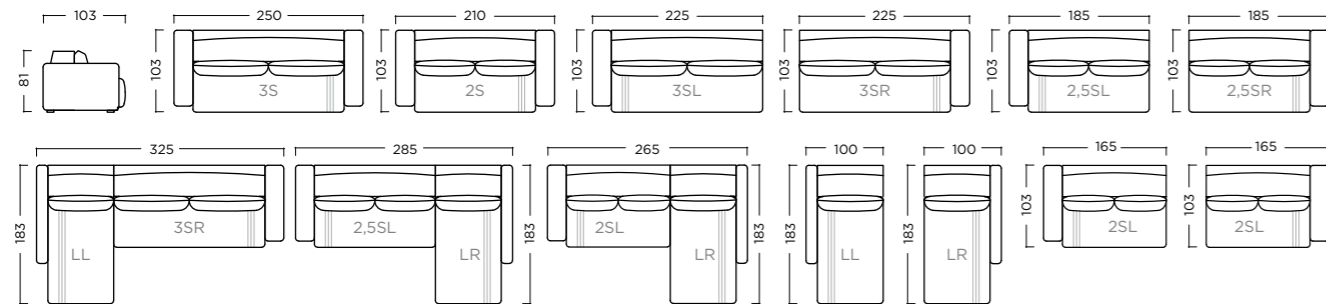

OPIUM

- FRAME Solid beech wood reinforced with wooden panel elements
- SUPPORT Crossed elastic webbing (7cm)/bonneli springs
- SEATING HR foam 35/36 and L 25/15
- BACKREST Silicone
- LEGS Plastic feet 20mm
- OPTIONS Sleeping mechanism