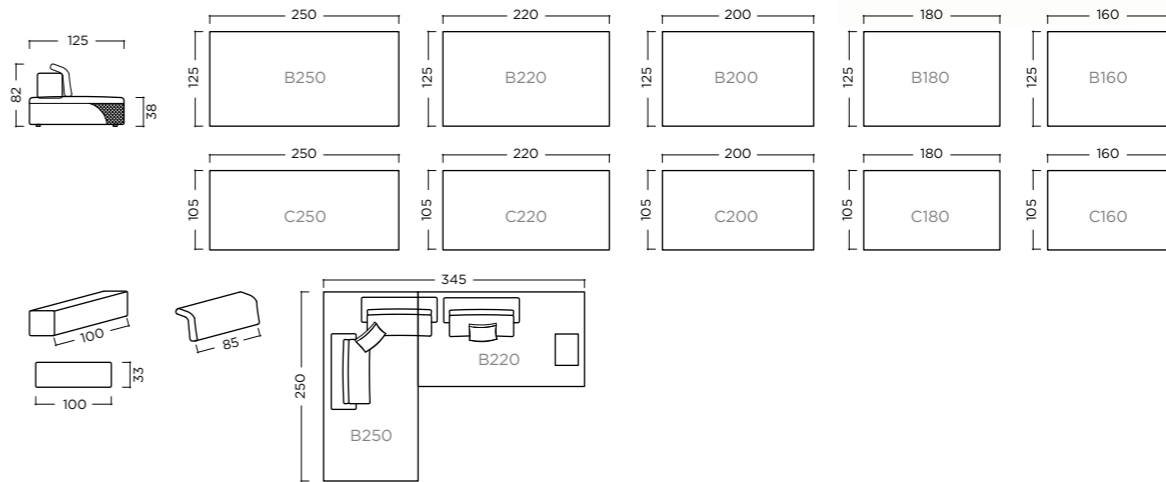

CAPRI

FRAME Solid beech wood reinforced with wooden panel elements
SUPPORT Crossed elastic webbing (7 cm)
SEATING HR foam 35/36 and HR 35/30, memory foam, feathers with silicone
BACKREST Foam L 25/15 and HR foam 35/30, memory foam, feathers with silicone
LEGS Plastic feet 25mm
OPTIONS Movable cushions of backrest and armrests