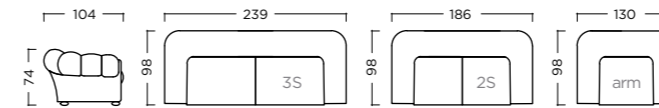

CLASSIC LUX

FRAME Solid beech wood reinforced with wooden panel elements
SUPPORT Crossed elastic webbing (7 cm)
SEATING HR foam 35/36, memory foam, feathers with silicone
BACKREST Foam N 25/38
LEGS Wooden feet - stained, varnished with PU lacquer or in RAL color
OPTIONS Sofa bed mechanism

CLASSIC M

FRAME Solid beech wood reinforced with wooden panel elements
SUPPORT Crossed elastic webbing (7 cm)
SEATING HR foam 35/36, memory foam, feathers with silicone
BACKREST Foam N 25/38
LEGS Wooden feet - stained, varnished with PU lacquer or in RAL color
OPTIONS Sofa bed mechanism