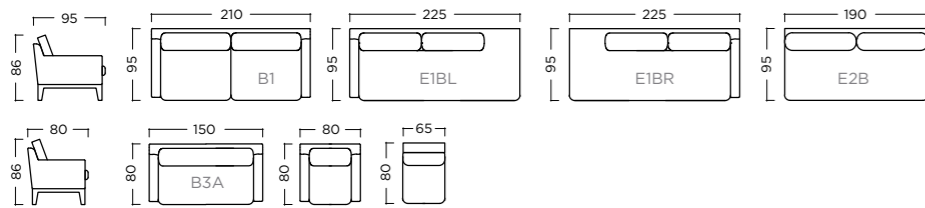

CHELSEA

FRAME Solid beech wood reinforced with wooden panel elements
SUPPORT Crossed elastic webbing (7 cm)
SEATING Combination of HR foam 35/30 and 35/36
BACKREST Feathers with silicone
LEGS Wooden frame and feet - stained, varnished in PU lacquer or in RAL color