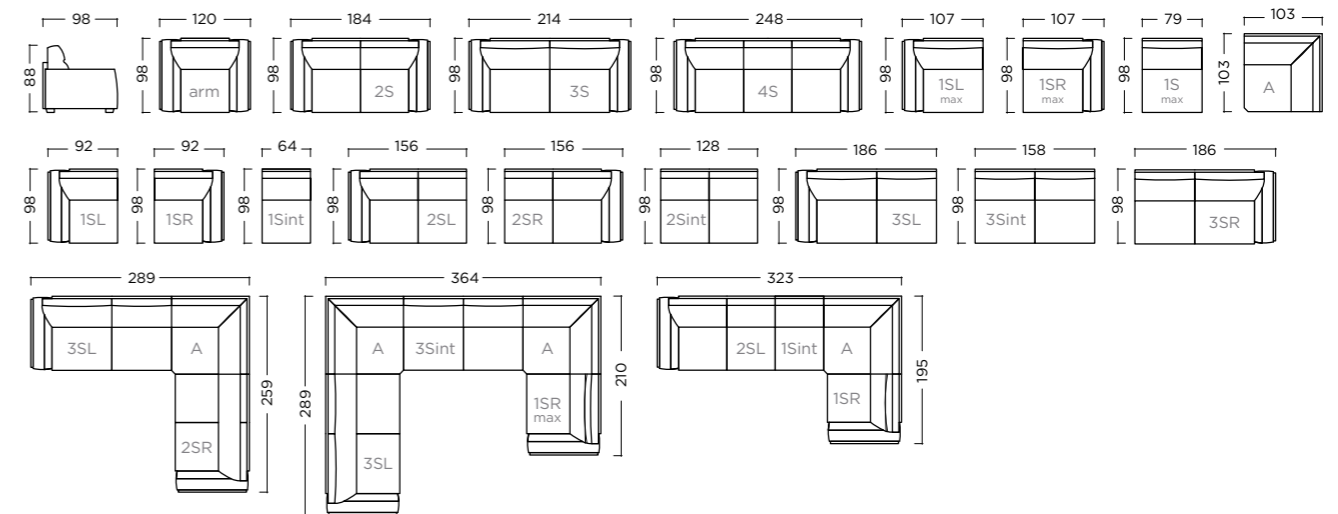

GRAM

FRAME Solid beech wood reinforced with wooden panel elements
SUPPORT Crossed elastic webbing (7cm)/ Sofa bed mechanism
SEATING HR foam 35/36
BACKREST HR foam 35/30 with silicone
LEGS Wooden feet - stained, varnished with PU lacquer or in RAL color
OPTIONS Sofa bed mechanism