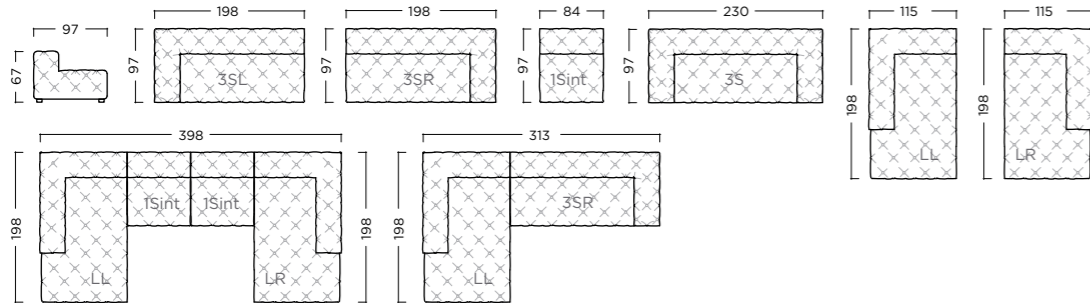

SORRENTO

FRAME Solid beech wood reinforced with wooden panel elements
SUPPORT Wave springs/Crossed elastic webbing (7cm)
SEATING HR foam 35/30 and HR 35/36 in wadding cover
BACKREST Foam L 25/15 and N 25/38
LEGS Wooden feet - varnished with PU lacquer or in RAL color