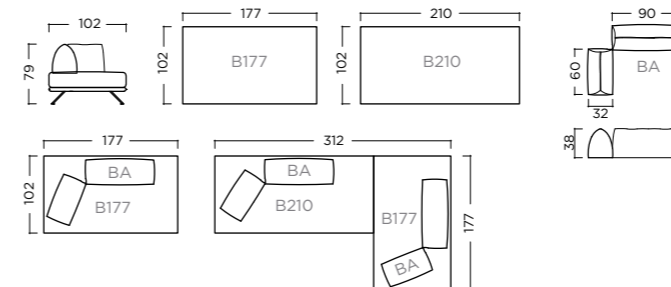

SAMOA

FRAME Solid beech wood reinforced with wooden panel elements
SUPPORT Crossed elastic webbing (7 cm)
SEATING HR foam 35/36, feathers, memory foam and silicone in wadding cover
BACKREST Metal frame, foam N 25/38, HR 35/30 in wadding cover
LEGS Metal feet varnished in RAL color
OPTIONS Wooden frame, base stained or painted in RAL color or with effect of "burned" wood