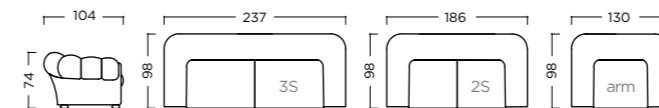

CLASSIC SHELL

FRAME Solid beech wood reinforced with wooden panel elements
SUPPORT Crossed elastic webbing (7 cm)
SEATING HR foam 35/36
BACKREST Foam N 25/38
LEGS Wooden feet - stained, varnished with PU lacquer or in RAL color
OPTIONS Sofa bed mechanism