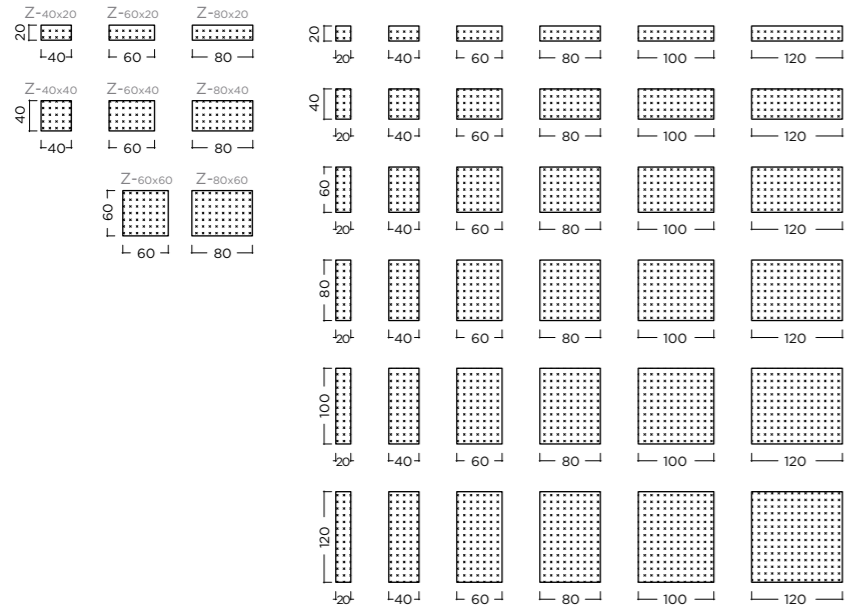

WALLPANEL

ADDA