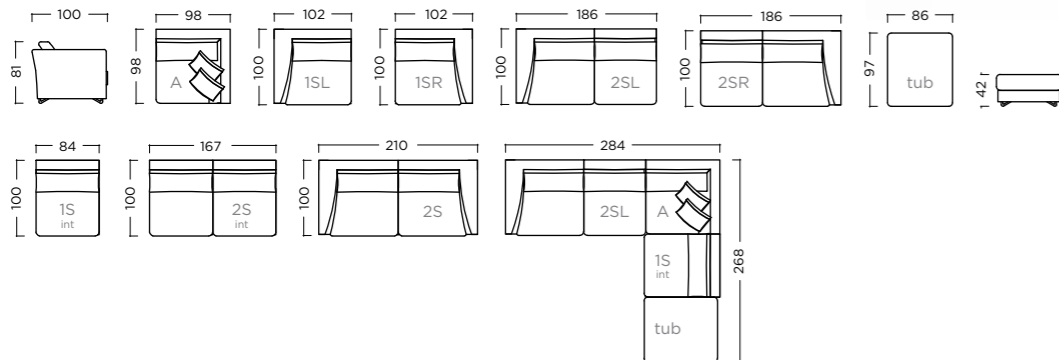

CONDOR

FRAME Solid beech wood reinforced with wooden panel elements
SUPPORT Crossed elastic webbing (7 cm)
SEATING HR foam 35/36
BACKREST Foam L 25/15
LEGS Metal feet varnished in RAL color
OPTIONS Relax mechanism

DANUBE

FRAME Solid beech wood reinforced with wooden panel elements
SUPPORT Crossed elastic webbing (7 cm)
SEATING Foam HR 35/30 and HR 35/36 in wadding cover
BACKREST Foam L 25/15 in wadding cover
LEGS Wooden frame and feet - stained, varnished in PU lacquer or in RAL color or with effect of "burned" wood

EPIC

FRAME Solid beech wood reinforced with wooden panel elements
SUPPORT Crossed elastic webbing (7 cm)
SEATING HR foam 35/36, memory foam, feathers with silicone
BACKREST HR foam 35/36, memory foam, feathers with silicone
LEGS Metal feet varnished in RAL color