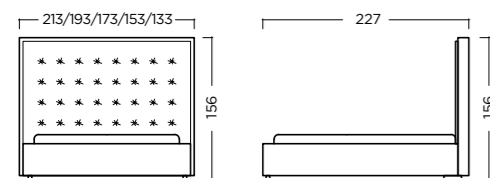

Powerful, exceptional,
modern, classical...
Paola has it all

PAOLA