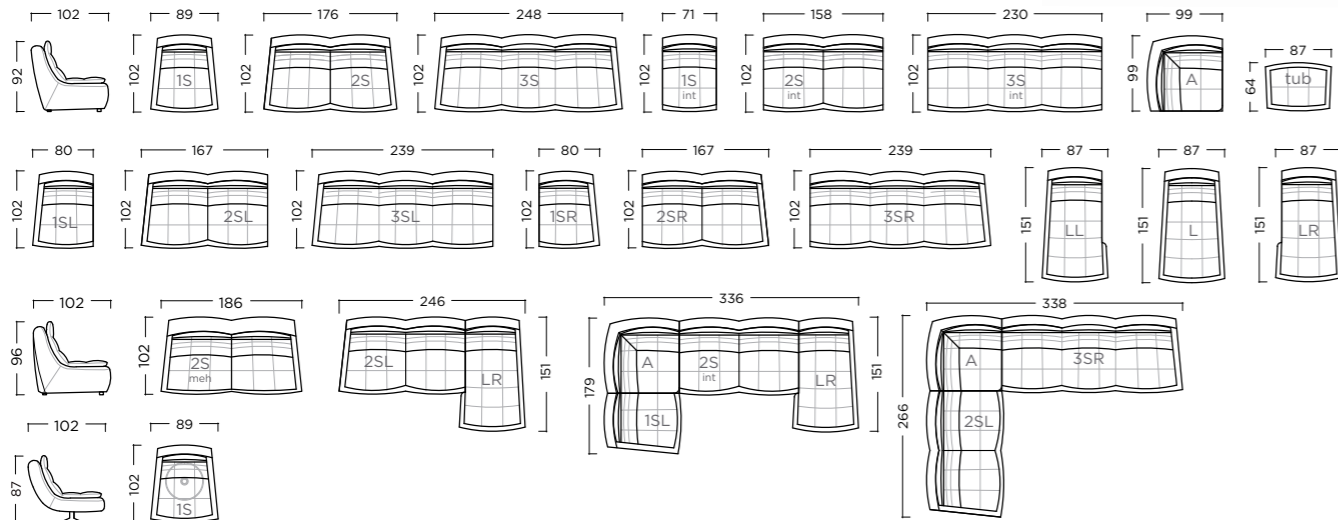

CITY

FRAME Solid beech wood reinforced with wooden panel elements
SUPPORT Crossed elastic webbing (7 cm)
SEATING Combination of HR foam 35/30 and 35/36
BACKREST HR foam 35/36 and 35/30
LEGS Plastic feet 20mm
OPTIONS Sofa bed mechanism