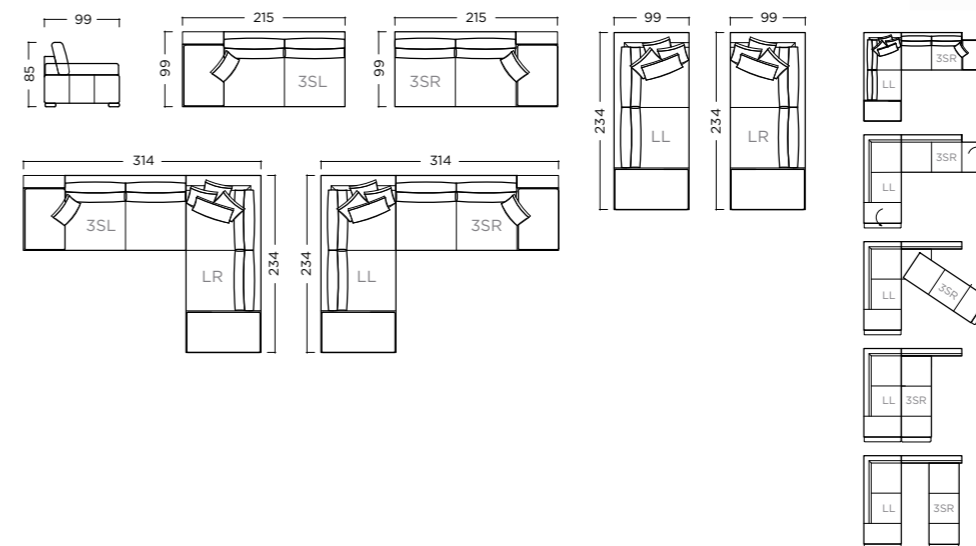

TANGO MOBILE

- FRAME Solid beech wood reinforced with wooden panel elements
- SUPPORT Crossed elastic webbing(7cm)/bonneli springs
- SEATING HR foam 35/36 in wadding cover
- BACKREST Memory foam, silicone
- LEGS Wooden feet - varnished with PU lacquer or in RAL color
- OPTIONS Sleeping mechanism