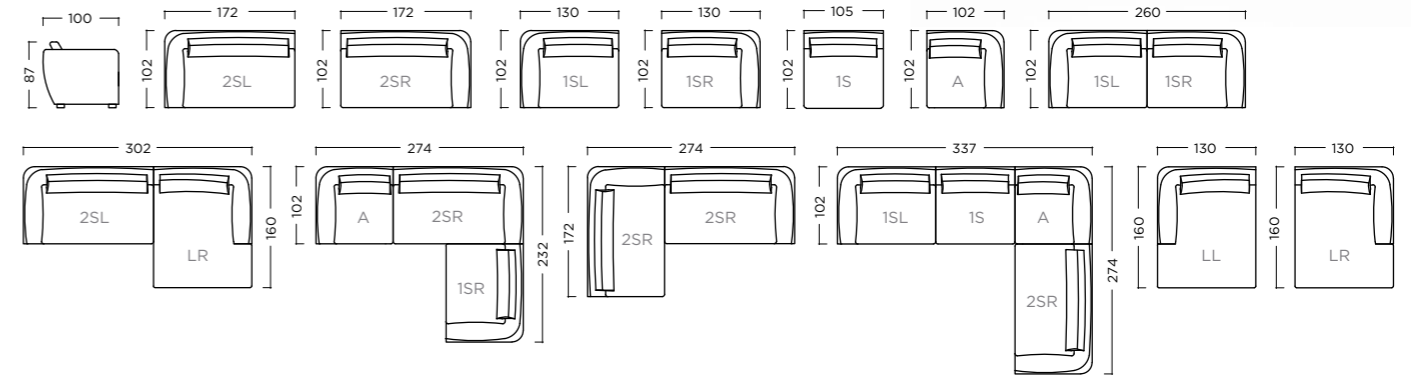

RAVENNA

FRAME Solid beech wood reinforced with wooden panel elements
SUPPORT Wave springs
SEATING HR foam 35/36, feathers, memory foam, silicone
BACKREST Foam N 25/38, minced foam and silicone
LEGS Metal inox feet / wooden feet - varnished with PU lacquer or in RAL color
OPTIONS Removable covers