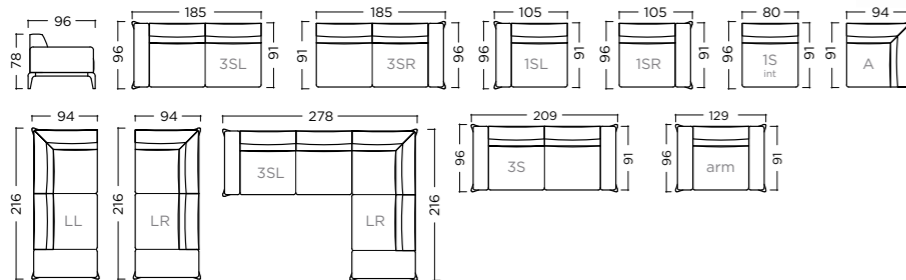

MORFEO

FRAME Solid beech wood reinforced with wooden panel elements
SUPPORT Crossed elastic webbing (7 cm)
SEATING HR foam 35/30
BACKREST Foam L 25/15 and N 25/38
LEGS Wooden feet - stained, varnished in PU lacquer or in RAL color or with effect of "burned" wood