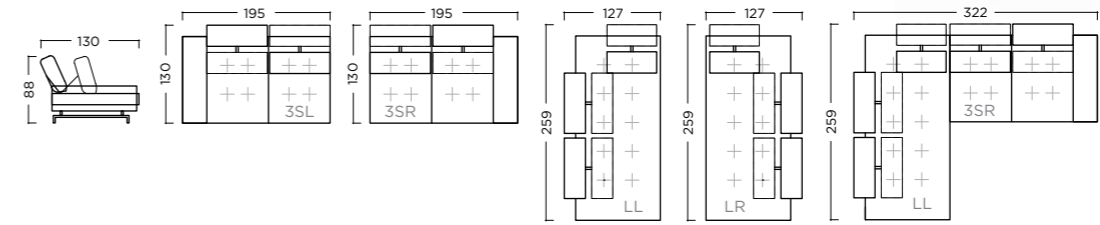

PROCIDA

FRAME Solid beech wood reinforced with wooden panel elements
SUPPORT Crossed elastic webbing (7 cm)
SEATING HR foam 35/36 and HR 35/30 in wadding cover
BACKREST Foam L 25/15, feathers with silicone
LEGS Metal-inox feet
OPTIONS Depth-changing mechanism for backrest cushions