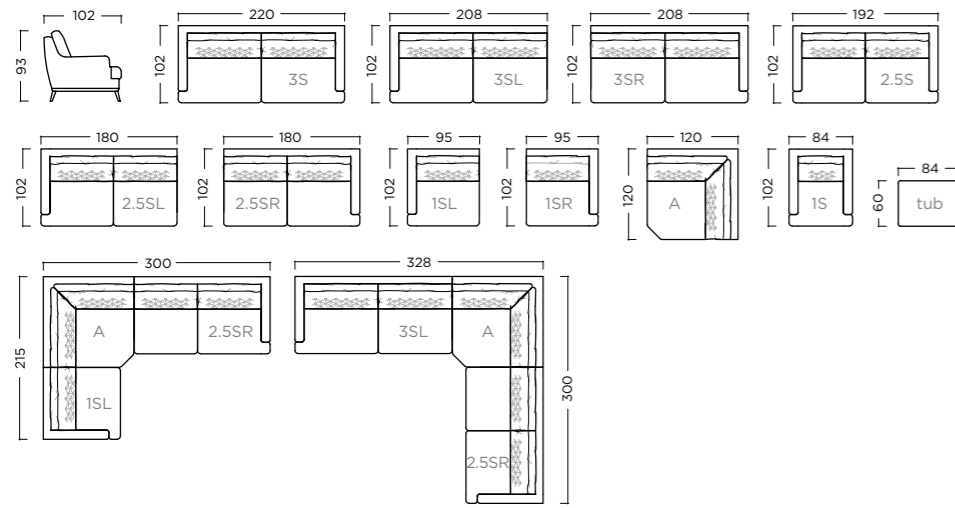

JULIET

FRAME Solid beech wood reinforced with wooden panel elements
SUPPORT Crossed elastic webbing (7 cm)
SEATING HR foam 35/30
BACKREST Foam M 18/15
LEGS Wooden frame and feet – stained, varnished in PU lacquer or in RAL color or with effect of "burned" wood