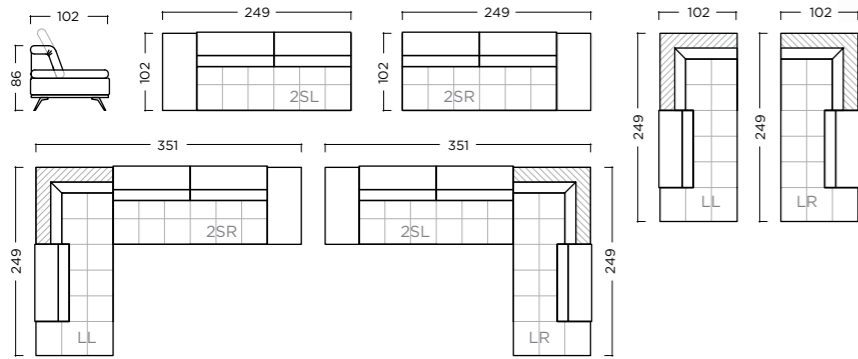

MODENA

FRAME Solid beech wood reinforced with wooden panel elements/ oak frame and oak panels in backrest
SUPPORT Crossed elastic webbing (7 cm)
SEATING HR foam 35/30
BACKREST Foam L 25/15
LEGS Metal feet varnished in RAL color, oak frame varnished with PU lacquer or in RAL color
OPTIONS Mechanism for adjustable armrests and headrests (multiple positions)