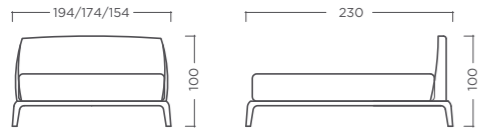

ELEONORA

MATEO

The combination of a wooden frame and a modern head board for comfortable and timeless ambients

Fits to every modern bedroom thanks to its small dimensions

MIA

MORFEO

The high headboard with curved edges and oak legs for contemporary design lovers