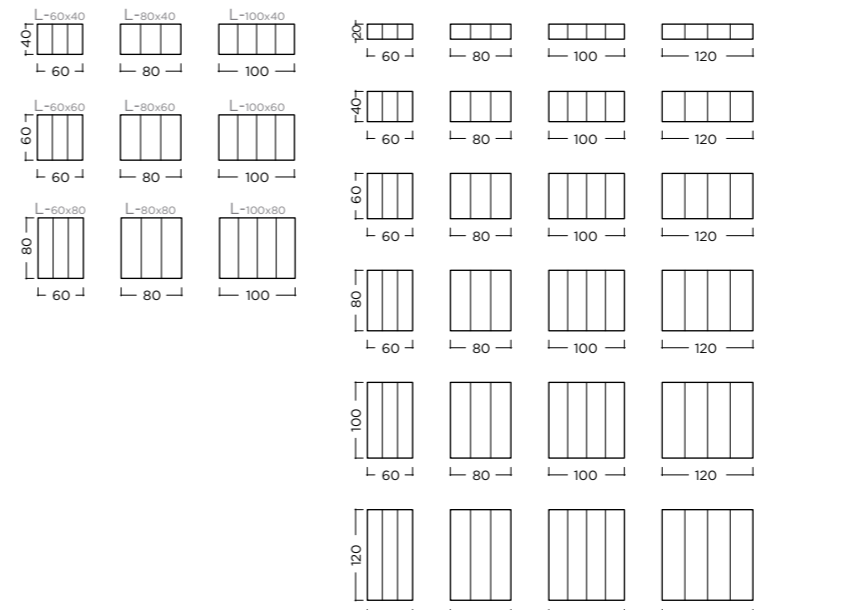

WALLPANEL

ADDA

SQUARE

SMOOTH

STRIPES

ATLAS d.o.o.
Užice, Serbia
tel: +381 (0) 31 533 555
email: atlas@atlassofas.eu

The catalogue is made in accordance with the information at the time of printing. Deviations of 3 % in product dimensions are possible. We are not responsible for any printing errors, subsequent product changes or image fidelity.