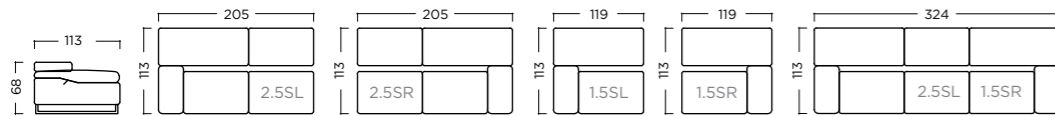

ASTA

FRAME Solid beech wood reinforced with wooden panel elements
SUPPORT Crossed elastic webbing (7 cm)
SEATING HR foam 35/36
BACKREST Foam L 25/15
LEGS Metal-inox feet
OPTIONS Headrests with mechanism, decorative part on armrests, inox