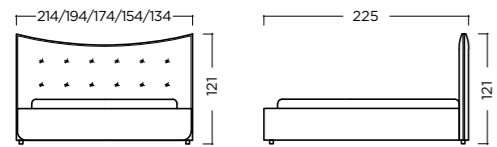

SANDRA

A retro-glam style brings romantic atmosphere into the room