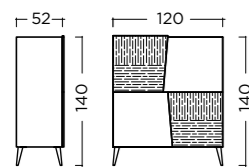

OMNIA LUX VK 120