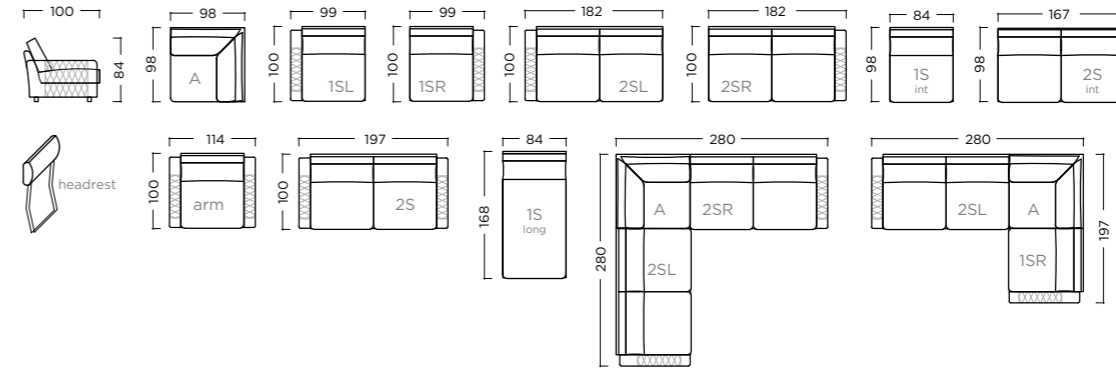

MAGNUM

FRAME Solid beech wood reinforced with wooden panel elements
SUPPORT Crossed elastic webbing (7 cm)
SEATING HR foam 35/36, memory foam, feathers with silicone
BACKREST Memory foam, feathers with silicone in wadding cover
LEGS Wooden feet, varnished with PU lacquer
OPTIONS Sofa bed mechanism