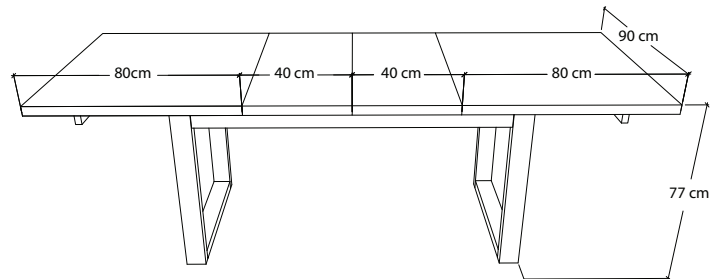

PABLO PLUS

PABLO PLUS
90x160/200/240x77cm
ID 0820**

Unique table extension system.

Panel

Legs

70
White marble

71
Black marble

63
Artisan