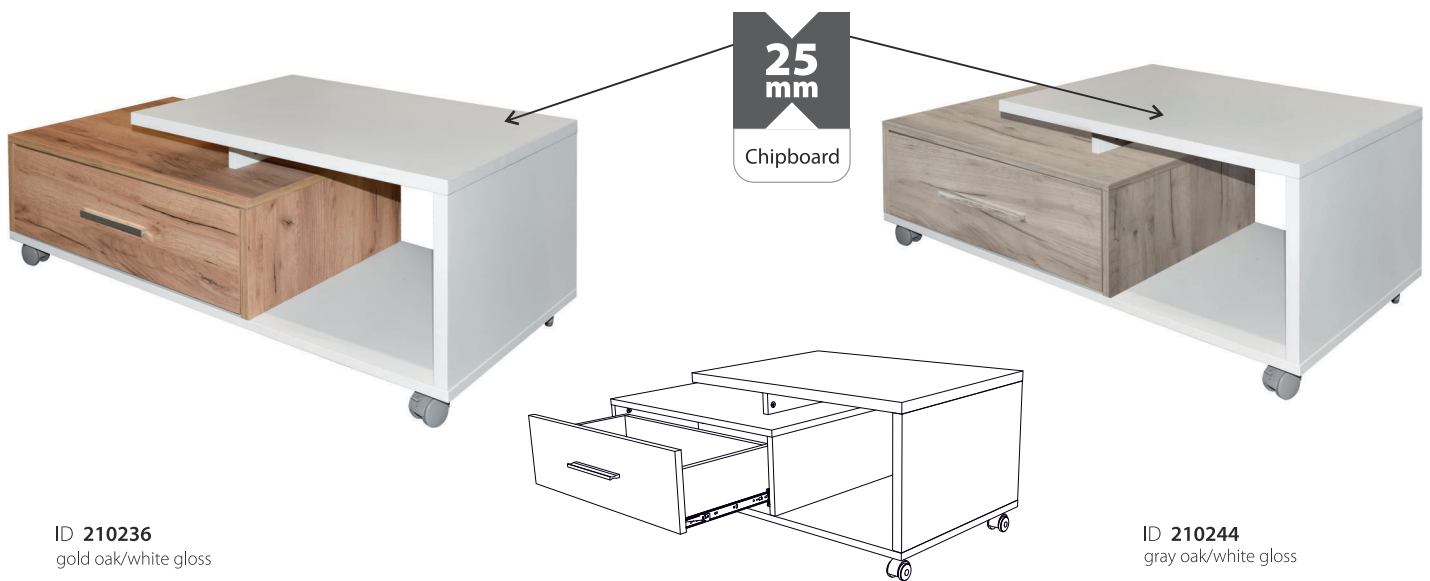

CLUB TABLE LEO

dimension: 110 x 50 x 41 cm

ID 210236
gold oak/white gloss

ID 210244
gray oak/white gloss