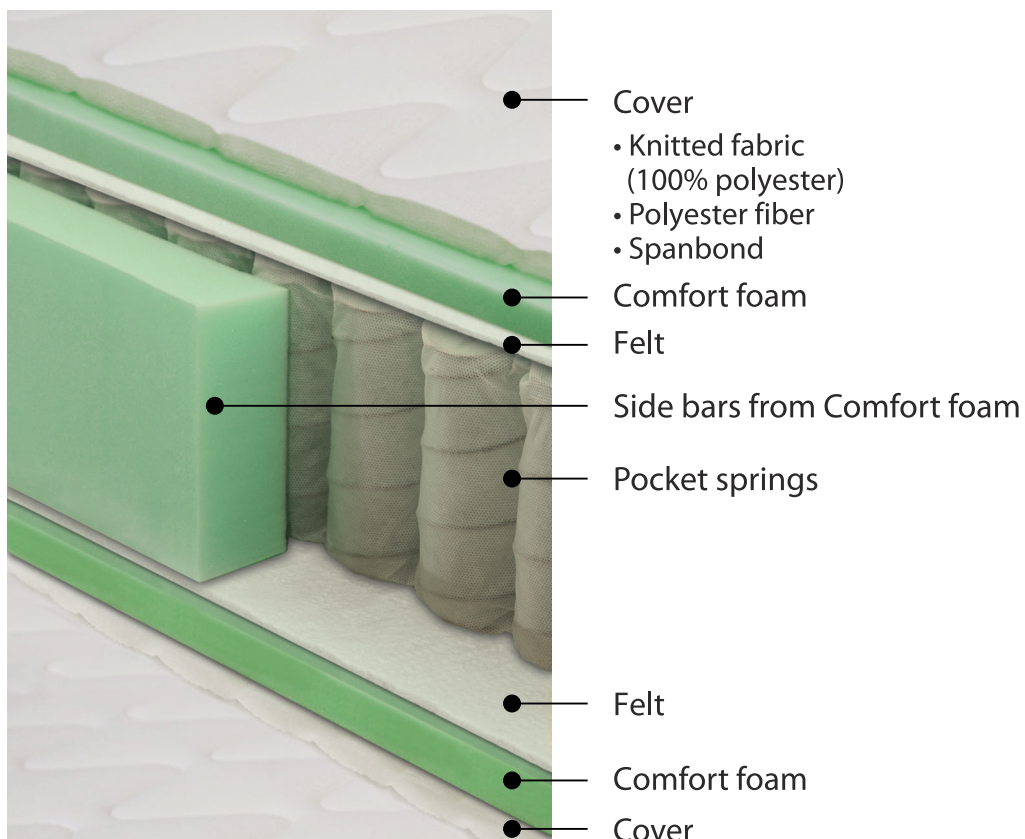

ORTOLUX

Height 22 cm

MATTRESSES WITH POCKET SPRINGS

PRODUCTION DIMENSION

80x200	90x200	100x200	120x200	140x200	150x200	160x200	180x200
80x190	90x190			140x190		160x190	180x190