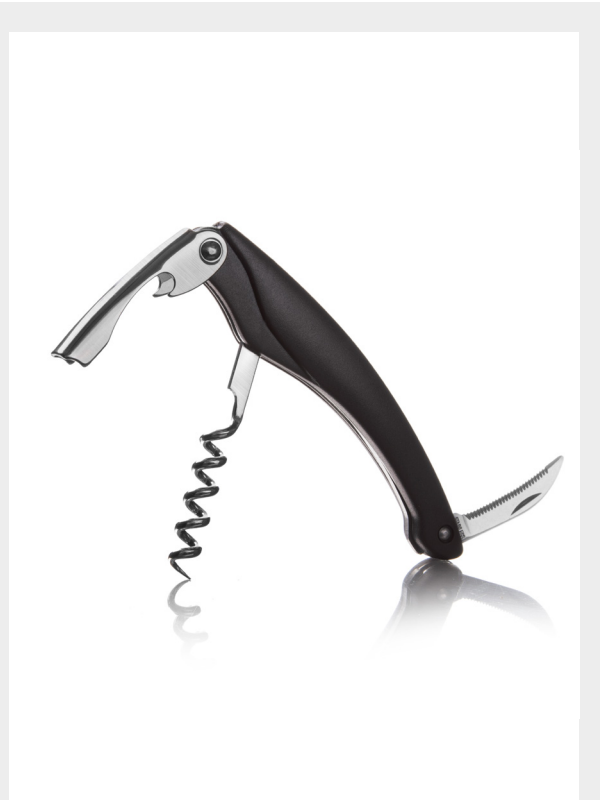

WAITER'S CORKSCREW

Traditional wine opener with built-in foil cutter

The Waiter's Corkscrew Black opens your wine without effort. This traditional corkscrew comes with a built-in foil cutter and crown cork opener.

- Opens your wine without effort
- With built-in foil cutter and crown cork opener
- Vacu Vin logo engraving

PRODUCT SPECIFICATIONS

Units in carton:	6
EAN outer carton:	8714793 008953
UPC outer carton:	084256 007914
Gross weight carton:	0,45 kg 0.99 lbs
Dimensions carton:	19,8 x 9,2 x 12,2 cm 7.8 x 3.6 x 4.8 inch
Netto weight unit:	0,08 kg 0.18 lbs
Dimensions unit:	8,4 x 19,0 x 1,8 cm 3.3 x 7.5 x 0.7 inch
Country of origin:	China
Commodity code:	82055100
Layers/block pallet:	18
Cartons/layer:	60
Layers/euro pallet:	17
Cartons/layer:	48

WAITER'S CORKSCREW BLACK, CARD

Art. Code 68504606
EAN Code 8714793 685048
UPC Code 084256 685044

SRP:

COMMENTS